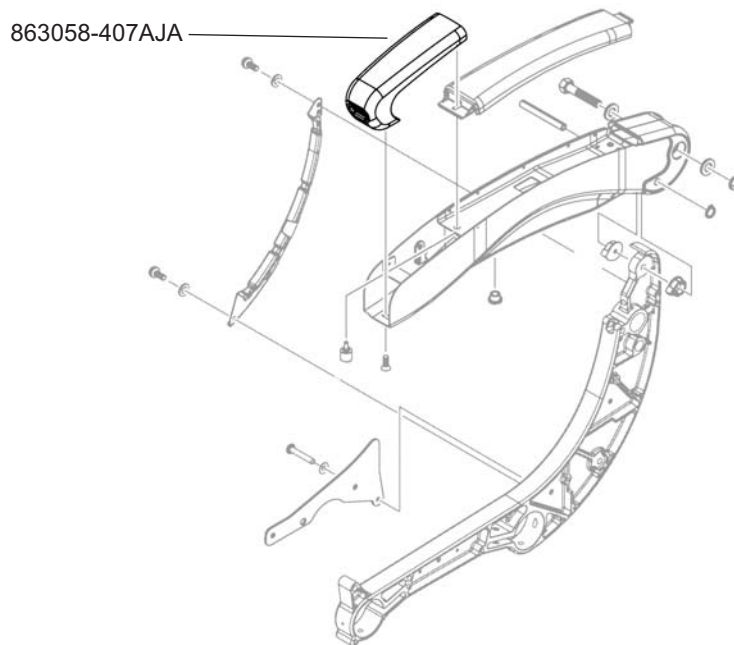

HEICO

ESCUTCHEON ASSY

Jet Avion Part Number: 863058-407AJA

Weber Aircraft Part Number: 863058-407A

Next Higher Assembly Part Number: 864586 - Escutcheon Assy
Zodiac Aerospace Model 5751, 6810 Passenger Seat Assemblies

Eligibility:

[See FAA PMA Supplement](#)

IPC Reference:

Weber Aircraft 25-28-36

Quantity:

From 1 to 3 per Unit

Location:

Tourist Class Passenger Seat Assembly