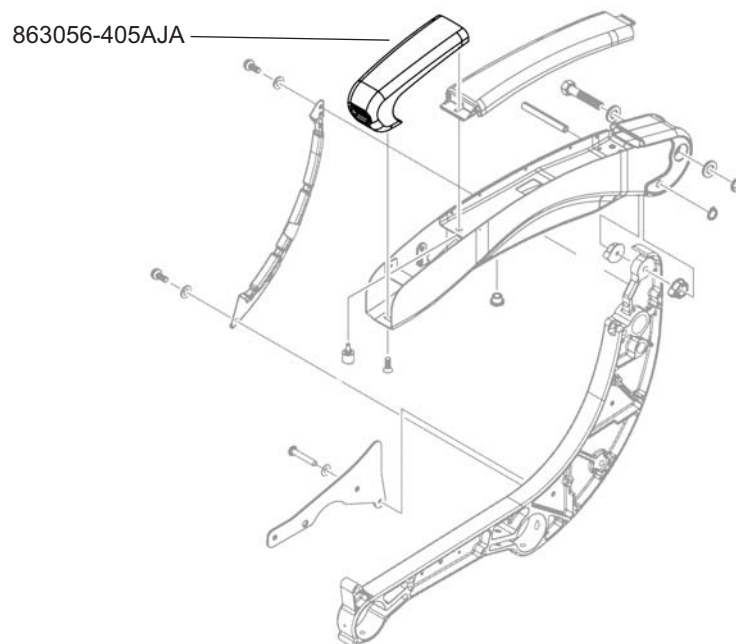

HEICO

ESCUTCHEON ASSY

Jet Avion Part Number: 863056-405AJA

Weber Aircraft Part Number: 863056-405A

Next Higher Assembly Part Number: 864586 - Escutcheon Assy
Zodiac Aerospace Model 5751, 6810 Passenger Seat Assemblies

Eligibility:

[See FAA PMA Supplement](#)

IPC Reference:

Weber Aircraft 25-28-36

Quantity:

From 1 to 3 per Unit

Location:

Tourist Class Passenger Seat Assembly