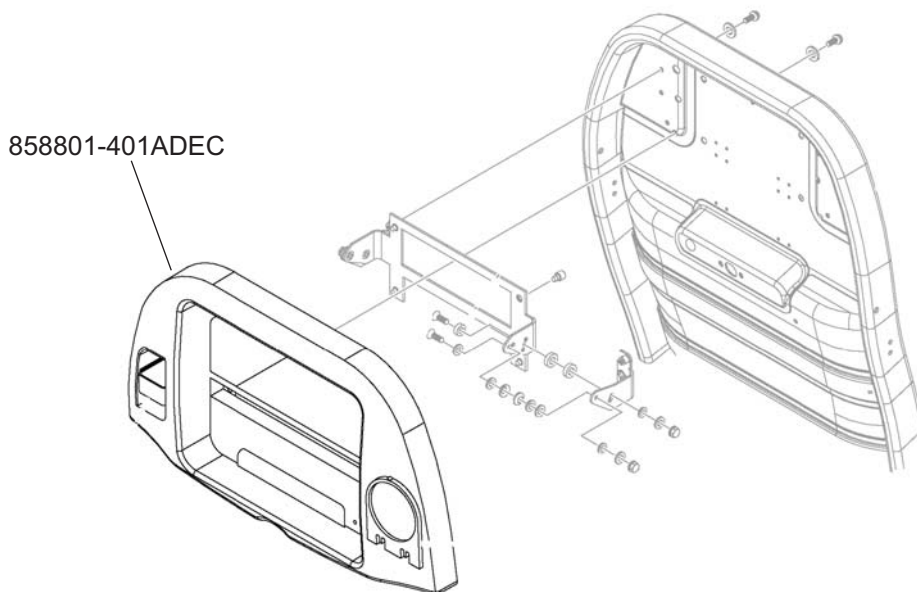

VIDEO SHROUD ASSEMBLY

Turbine Kinetics Part Number 858801-401ADEC
Weber Aircraft Part Number 858801-401A
[Next Higher Assembly : Click Here for NHA Parts](#)
[- Passenger Seat Assembly](#)

Eligibility:
[See FAA-PMA Supplement](#)

IPC Reference:
A340-28-06
B767-27-32

Quantity:
From 200 to 210

Location:
Tourist Class In-Arm Table Double Seat Assembly