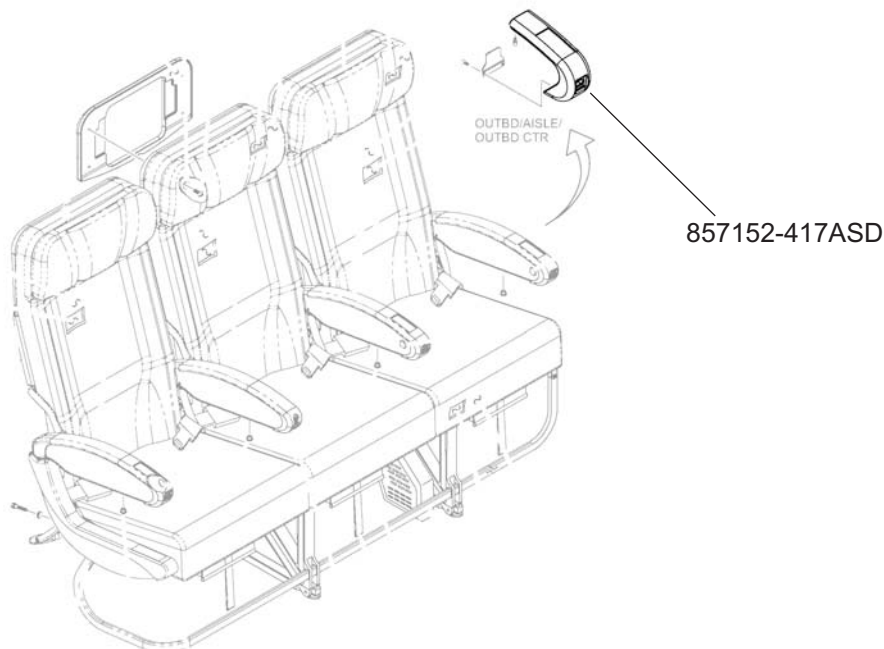

ESCUTCHEON

Seal Dynamics Part Number 857152-417ASD, 857152-417BSD

Weber Aircraft Part Number 857152-417A, 857152-417B

Next Higher Assembly Part : 858669-401,-402, 858670-401,-402,-403,-404, 858671-401,-402
858672-402, 858678-401,-402
- Seat Assembly

Eligibility:

[See FAA-PMA Supplement](#)

IPC Reference:

A320-25-27

Quantity:

3

Part Illustration Not Available for
Part: 857152-417BSD

Location:

Tourist Class Standard Triple Seat Assembly