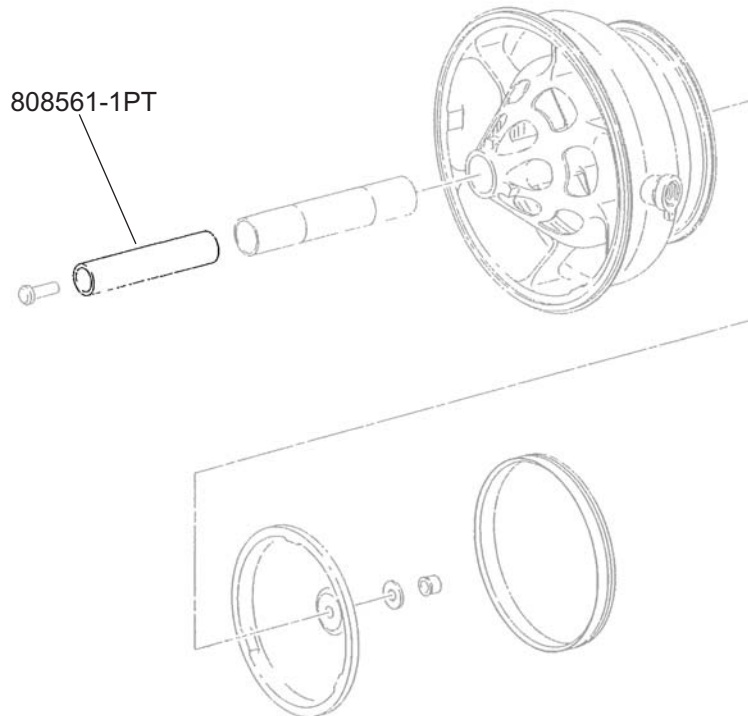

POPPET SHAFT

Jet Avion Part Number 808561-1PT

Hamilton Sundstrand Part Number 808561-1

[Next Higher Assembly Part : 808556-1](#)
- Check Valve

Eligibility:

[See FAA-PMA Supplement](#)

IPC Reference:

B747-400-36-12

Quantity:

1

Location:

Check Valve Housing