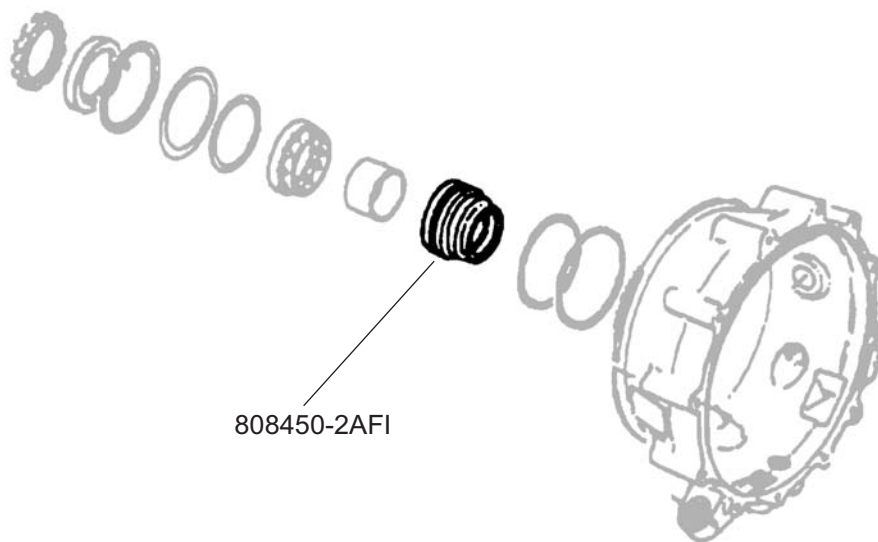

## MAGNETIC SEAL ASSY

Aviation Facilities Part Number 808450-2AFI  
Hamilton Sundstrand Part Number 808450-2

**Engine Eligibility:**

[See FAA/PMA Supplement Index](#)

**IPC Reference:**

CF6-80-00, 72-00  
A330-80-11  
DC-10-80-11  
L-1011-80-11  
747-80-11  
757-80-11  
767-80-11  
PW4000-80-11

**Units Per Assembly:**

1

**Engine Location:**

Starter, Pneumatic