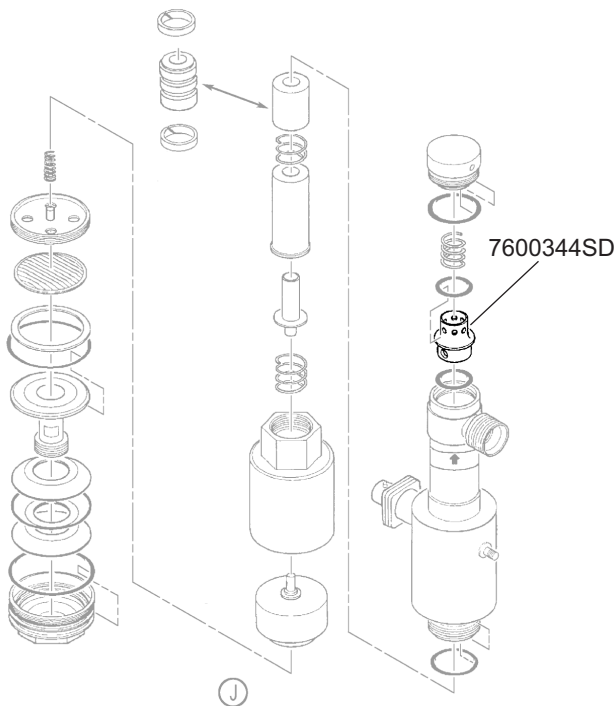

HEICO

POPPET

Seal Dynamics Part Number: 7600344SD

MAG Aerospace Industries Part Number: 7600344

Next Higher Assembly Part Number: 7800029-005, 7800001-008 - Valve Assy-Rinse Water , Valve Assy-Rinse

Eligibility:

[See FAA PMA Supplement](#)

IPC Reference:

MD-90-38-35

B717-38-32, B737-38-32

B747-38-32, B757-38-32

B767-38-32

Quantity:

1 per NHA

Location:

Toilet Assy-Lav D Vacuum