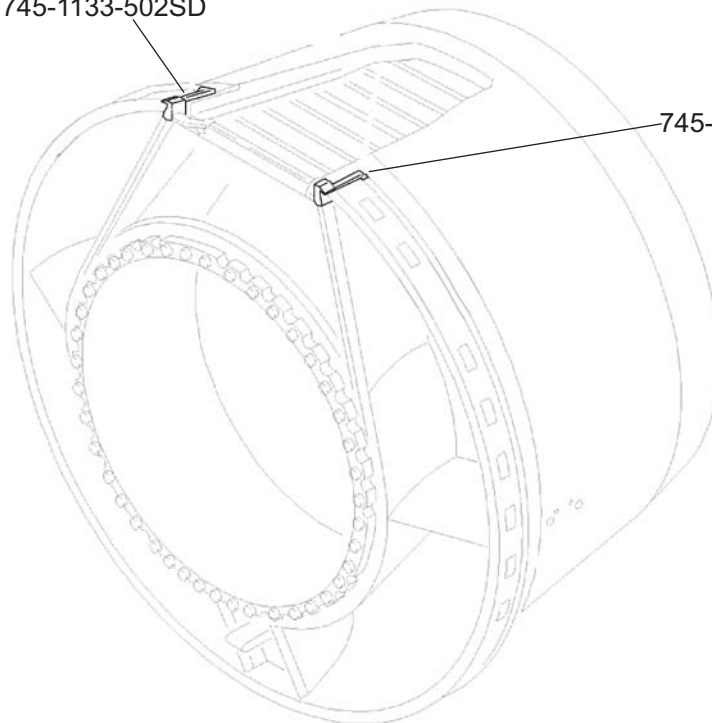

SEAL - UPPER LEFT AND RIGHT

Seal Dynamics Part Numbers 745-1133-501SD, 745-1133-502SD

Goodrich Part Number 745-1133-501, 745-1133-502

[Next Higher Assembly Part : 745-1106-501](#)

[- Seal Installation - Pressure](#)

Eligibility:

[See FAA-PMA Supplement](#)

IPC Reference:

A319-78-11

A320-78-11

A321-78-11

Quantity:

1

745-1133-502SD

745-1133-501SD

Location:

Pressure Seal Installation