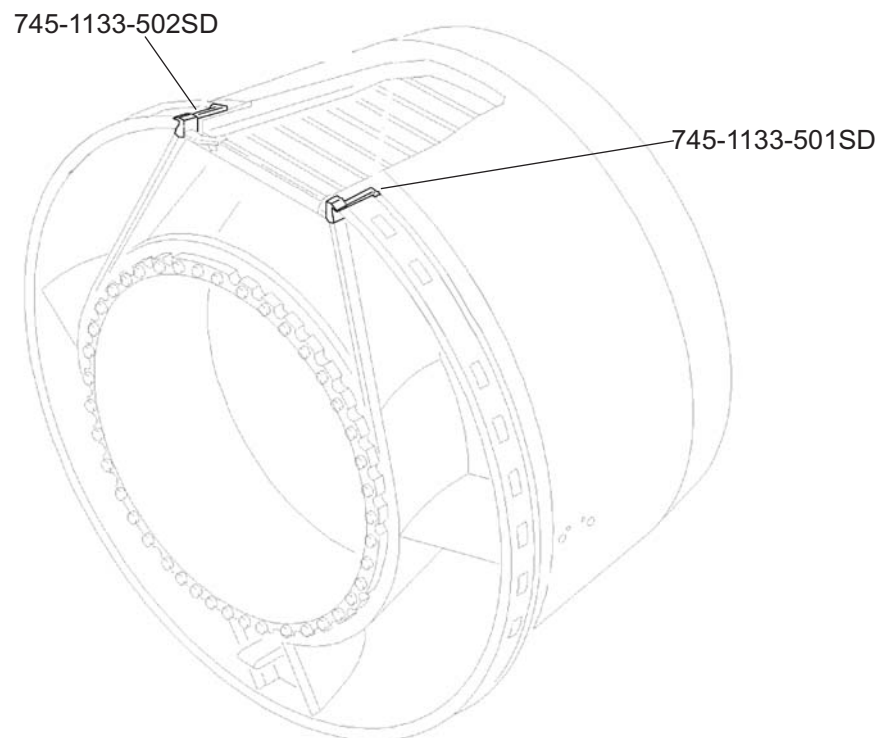

SEAL - UPPER LEFT AND RIGHT

Seal Dynamics Part Numbers 745-1133-501SD, 745-1133-502SD

Goodrich Part Number 745-1133-501, 745-1133-502

[Next Higher Assembly Part : 745-1106-501](#)

[- Seal Installation - Pressure](#)

Eligibility:

[See FAA-PMA Supplement](#)

IPC Reference:

A319-78-11

A320-78-11

A321-78-11

Quantity:

1

Location:

Pressure Seal Installation