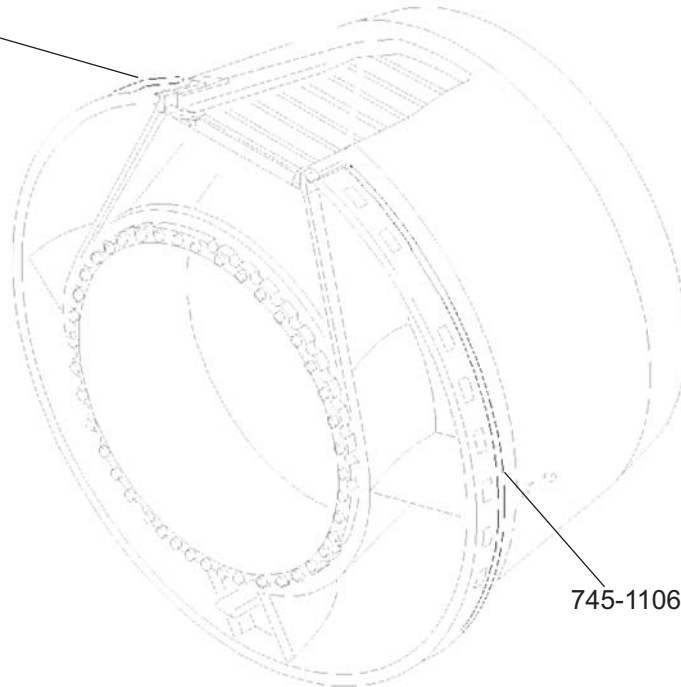

SEAL - OUTER DUCT

Seal Dynamics Part Number 745-1106-1SD

Goodrich Part Number 745-1106-1

[Next Higher Assembly : 745-1106-501](#)

- Seal Instl-Pressure

Eligibility:

[See FAA-PMA Supplement](#)

IPC Reference:

V2500-78-11

A319-78-11

A320-78-11

A321-78-11

Quantity:

2

745-1106-1SD

745-1106-1SD

Location:

Pressure Seal Installation