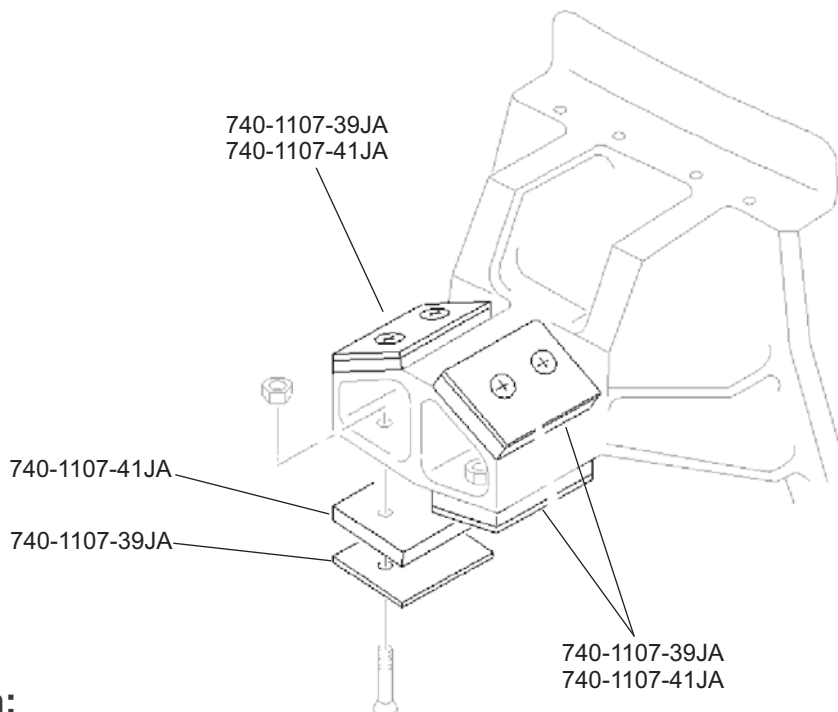

HEICO

SHIM

Jet Avion Part Number: 740-1107-39JA, 740-1107-41JA

Goodrich Part Number: 740-1107-39, 740-1107-41

Next Higher Assembly Part Number: 740-1094, 745-1101 - Common Nozzle Assembly

Eligibility:

[See FAA PMA Supplement](#)

IPC Reference:

78-11-11

Quantity:

4 per Unit

Location:

Common Nozzle Assembly