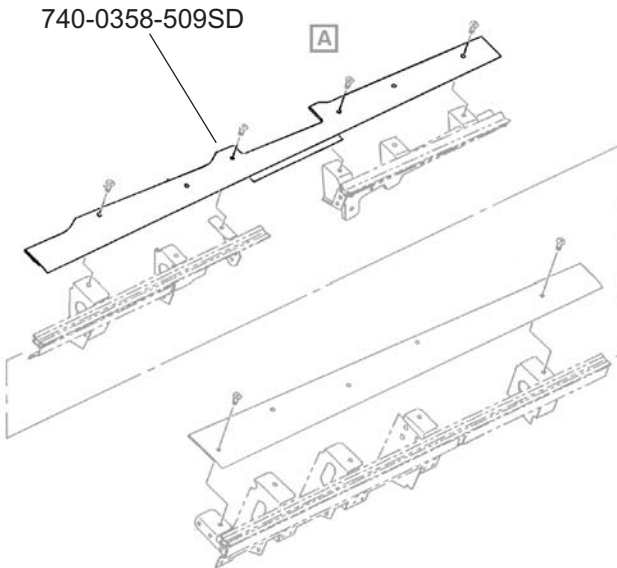

PANEL-HINGE ACCESS

Seal Dynamics Part Number 740-0358-509SD

Goodrich Part Number 740-0358-509

[Next Higher Assembly : D7832499200060](#)

[- Panel - LH Side Access](#)

Eligibility:

[See FAA-PMA Supplement](#)

IPC Reference:

A319-78-32

A320-78-32

A321-78-32

Quantity:

1

Location:

Panel, LH Side Access Instl.