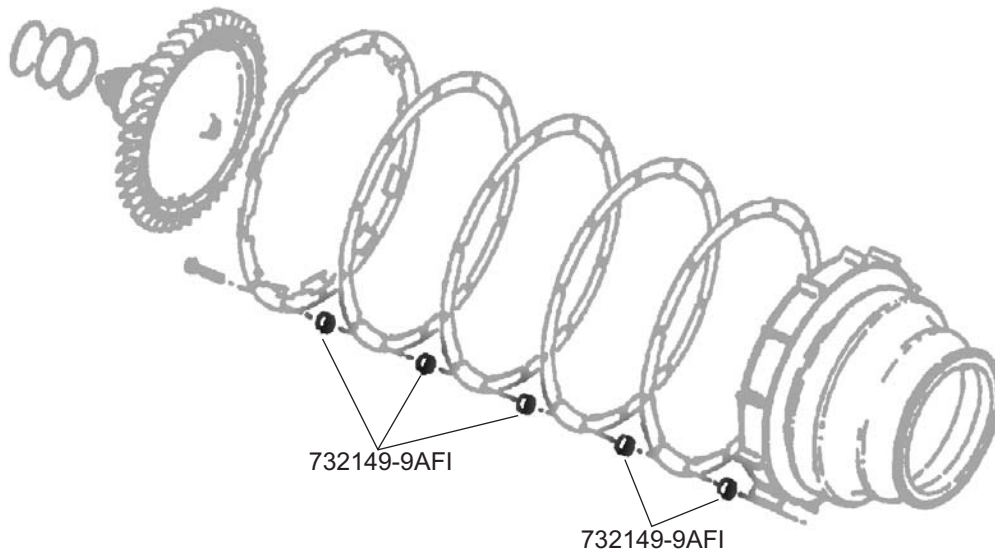

SLEEVE BUSHING

Aviation Facilities Part Number 732149-9AFI
Sundstrand Part Number 732149-9

Model Eligibility:
See FAA/PMA Supplement

IPC Reference:
747, 757, 767, 777-80-11
A300-600, A310, A330-80-11
MD-11-80-11
PW4000-80-11

Quantity Per Unit:
60

Engine Location:
Engine Starting