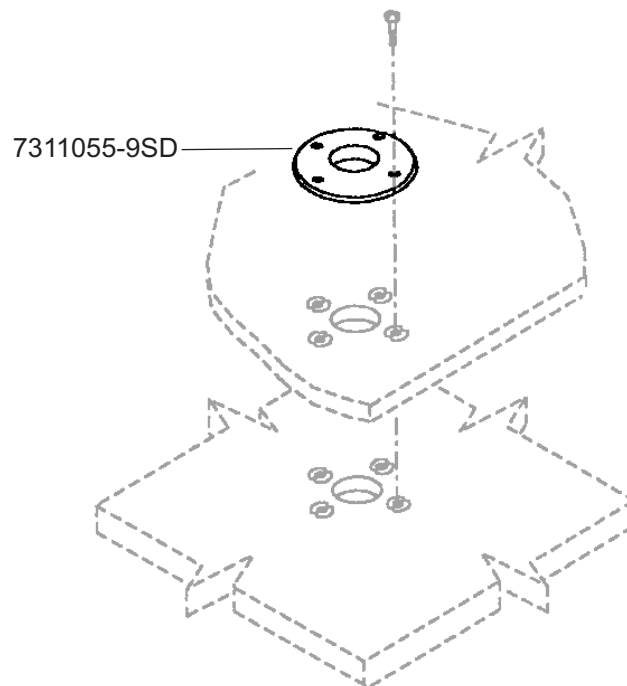

## FLOOR FITTING

Seal Dynamics Part Number 7311055-9SD

C & D Aerospace Part Number 7311055-9

[Next Higher Assembly Part : 7312011-503](#)

[- Section Assembly, Floor](#)

**Eligibility:**

[See FAA-PMA Supplement](#)

**IPC Reference:**

EMB-135-25-40

EMB145-25-40

**Quantity:**

4

**Location:**

Section Assy, Floor