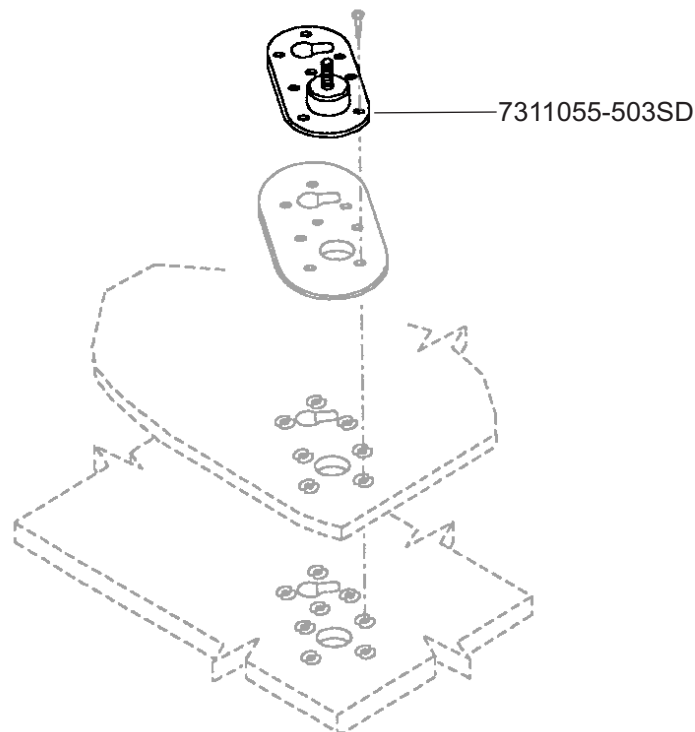

FLOOR FITTING

Seal Dynamics Part Number 7311055-503SD

Embraer Part Number 7311055-503

[Next Higher Assembly Part : 7312011-503](#)

[- Section Assembly, Floor](#)

Eligibility:

[See FAA-PMA Supplement](#)

IPC Reference:

EMB-135-25-40

EMB-145-25-40

Quantity:

1

Location:

Section Assy, Floor