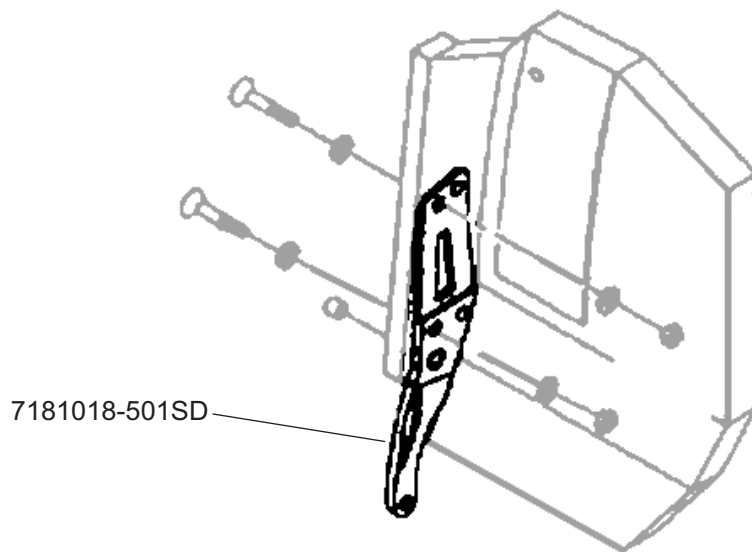

## FITTING ASSY, PIVOT BACK

Seal Dynamics Part Number 7181018-501SD  
Zodiac Part Number 7181018-501  
[Next Higher Assembly Part : 7181014-501, 7181014-502](#)  
[- Structure Assy, Back](#)

**Eligibility:**  
[See FAA-PMA Supplement](#)

**IPC Reference:**  
25-22

**Quantity:**  
1

**Location:**  
Double Seat Assembly