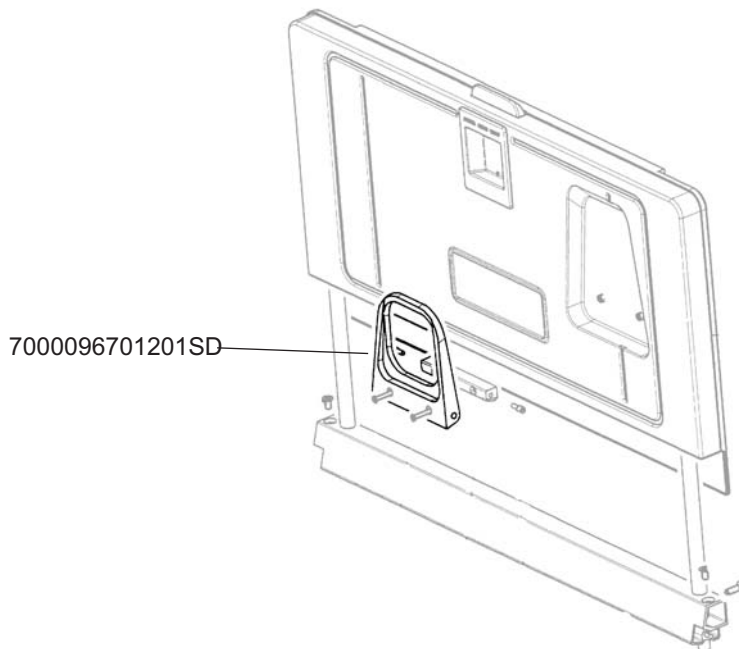

## GLASS HOLDER

Seal Dynamics Part Number 7000096701201SD

Sicma Aero Seat Part Number 700009670120001

[Next Higher Assembly Part : 950059200000001,950059220000001](#)  
- Foodtray Assembly

**Eligibility:**

[See FAA-PMA Supplement](#)

**IPC Reference:**

A340-25-26

**Quantity:**

1

**Location:**

Foodtray Assy