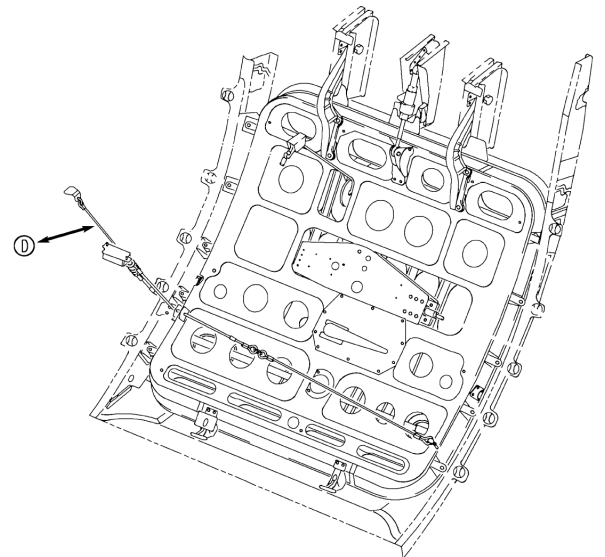

HEICO

LANYARD ASSY

Seal Dynamics Part Number: 69-41730-81SD

Boeing Part Number: 69-41730-81

Next Higher Assembly Part Number: MODREF540776 - Cargo Instl - (Cargo Compartment Doors Only)

Eligibility:

[See FAA PMA Supplement](#)

IPC Reference:

B737-52-31

Quantity:

1 per NHA

Location:

Door Instl-Fwd (Cargo Compartment Doors Only)