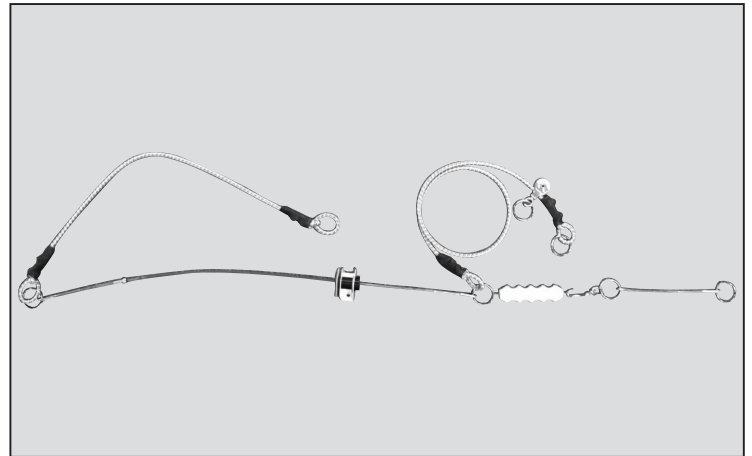

HEICO

LANYARD ASSY

Seal Dynamics Part Number: 69-41730-81SD

Boeing Part Number: 69-41730-81

Next Higher Assembly Part Number: MODREF540776 - Cargo Instl - (Cargo Compartment Doors Only)

Eligibility:

[See FAA PMA Supplement](#)

IPC Reference:

B737-52-31

Quantity:

1 per NHA

Location:

Door Instl-Fwd (Cargo Compartment Doors Only)