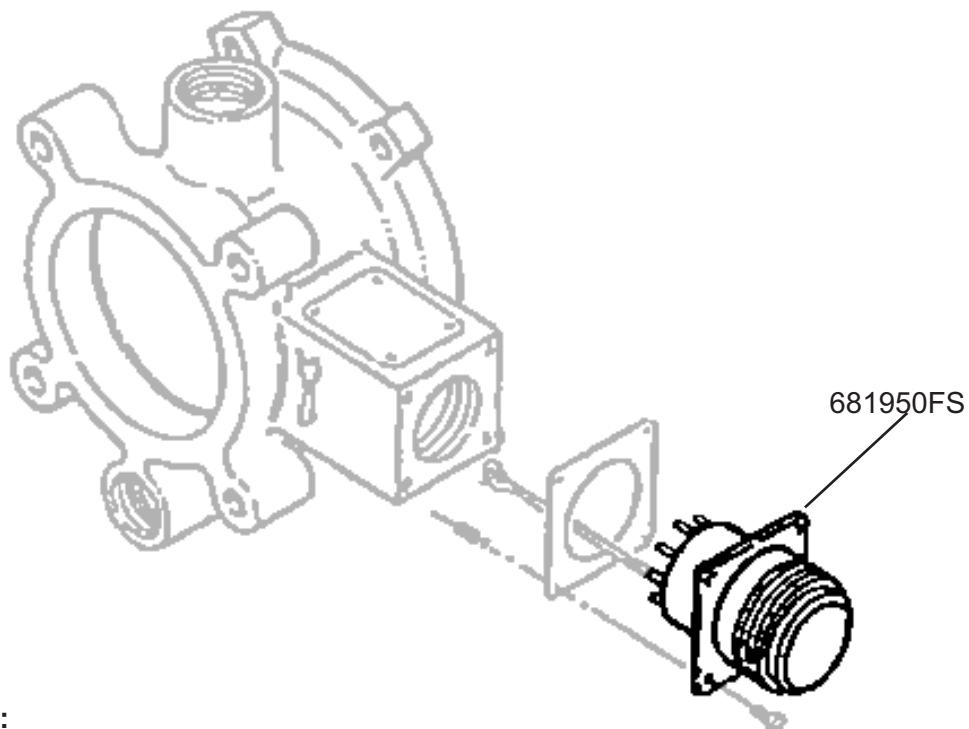

ELECTRICAL CONNECTOR

Flight Specialties Part Number 681950FS
Eaton Corp. Part Number 681950

Engine Eligibility:
[See FAA/PMA Supplement](#)

IPC Reference:
A319/320/321-29-24; A340-29-21

Quantity Per Engine:
1 to 4

Engine Location:
Hydraulic Power