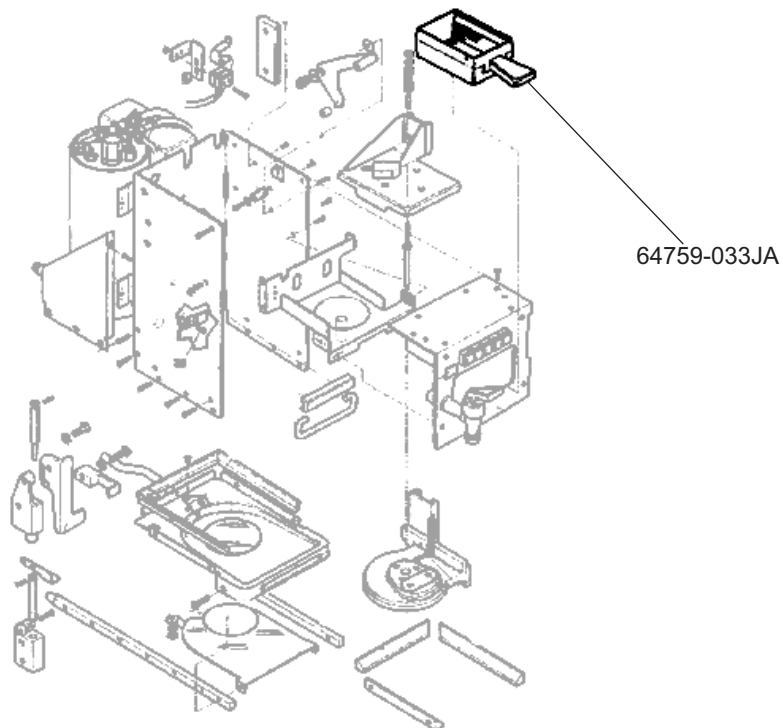

HEICO

BREW CUP ASSEMBLY

Jet Avion Part Number: 64759-033JA

SELL Gmbh Premium-aircraft Interior Part Number: 64759-033

Next Higher Assembly Part Number: 64753, 64753-001-003, 64753-001-005 - Coffee Maker

Eligibility:

[See FAA PMA Supplement](#)

IPC Reference:

25-31-82

Quantity:

1 per Unit

Location:

Coffee Maker