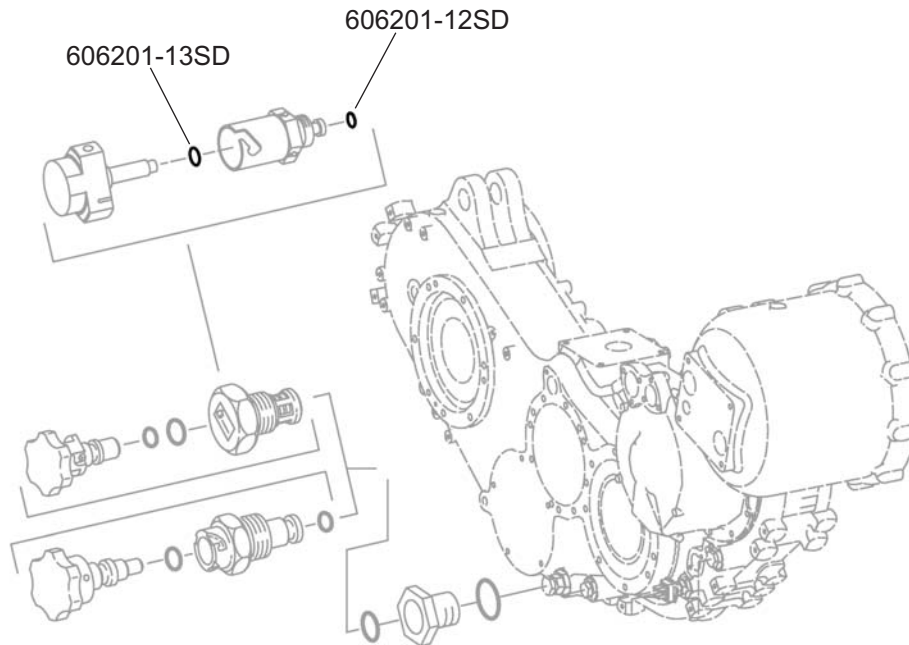

PACKING

Seal Dynamics Part Number 606201-12SD, 606201-13SD

Eaton Corp Part Number 606201-12, 606201-13

[Next Higher Assembly Part : 50R499](#)

[- Chip Detector - Magnetic](#)

Eligibility:

[See FAA-PMA Supplement](#)

IPC Reference:

PW4000-72-61

PW4000-79-11

Quantity:

1

Location:

Main Gearbox Drain Plugs,
Magnetic Chip Detector