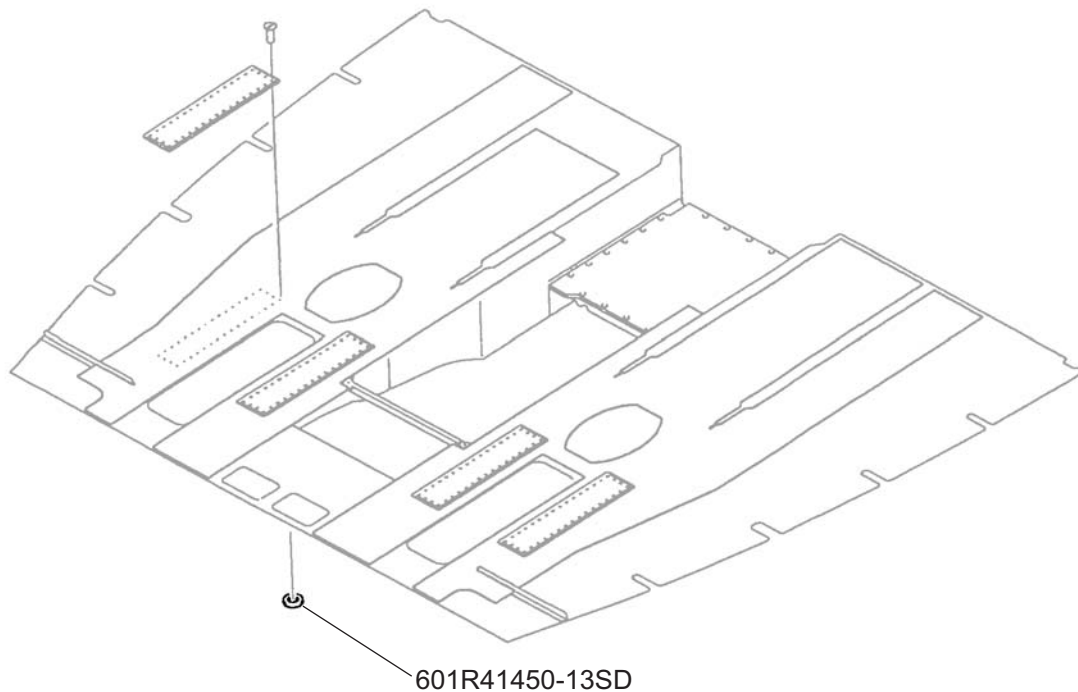

## WASHER

Seal Dynamics Part Number 601R41450-13SD

Bombardier Aerospace Corporation Part Number 601R41450-13

[Next Higher Assembly Part : CC670-40800-1, CC670-40800-2](#)  
[- Covering Instl. - Floor](#)

**Eligibility:**

[See FAA-PMA Supplement](#)

**IPC Reference:**

25-14

**Quantity:**

72

**Location:**

Flight Compartment Floor Covering