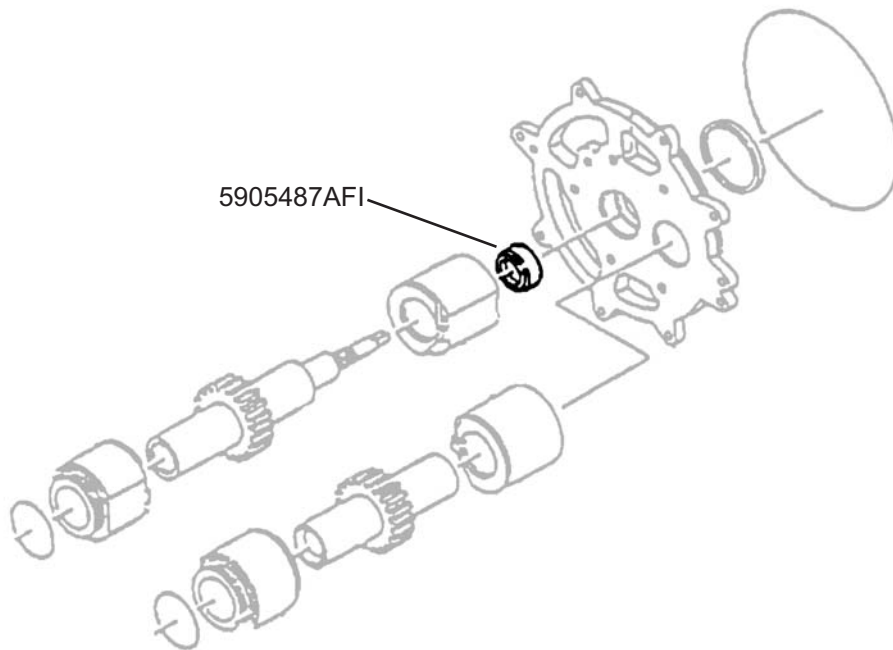

CARBON SEAL

AFI Part Number 5905487AFI
Allied Signal Part Number 5905487

Model Eligibility:
[See FAA/PMA Supplement](#)

IPC Reference:
V2500_73-12

Quantity Per Unit:
1

Location:
Engine Fuel & Control