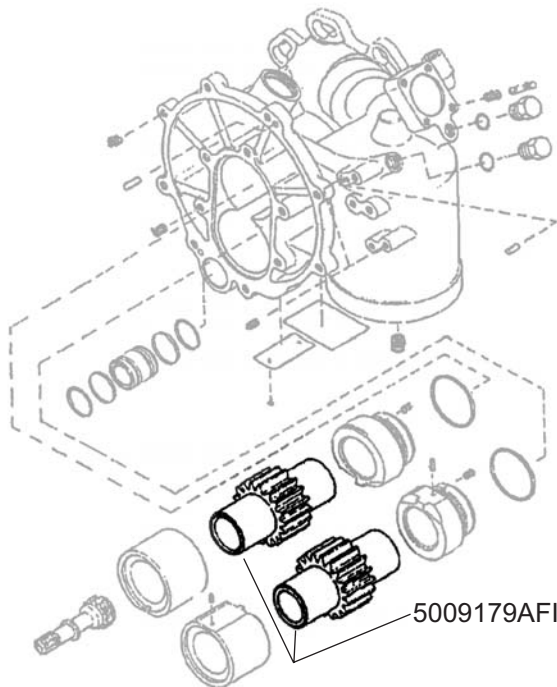

MATCHED SET-FUEL PUMP GEARS

AFI Part Number 5009179AFI
Sundstrand Part Number 5009179

Model Eligibility:
See FAA/PMA Supplement

IPC Reference:
PW2000-73-11

Quantity Per Unit:
1 Set

Location:
Engine Fuel & Control