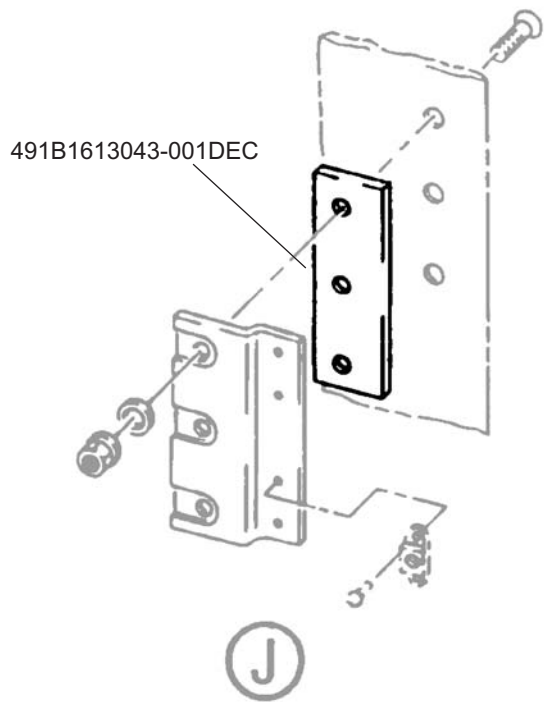

HEICO

SHIM

Turbine Kinetics Part Number: 491B1613043-001DEC

Middle River Aircraft Part Number: 491B1613043-001

Next Higher Assembly Part Number: 491B1613000 - Cowl Assy, Translating

Eligibility:

[See FAA PMA Supplement](#)

IPC Reference:

B747-78-31

B767-78-31

MD-11-78-32

Quantity:

From 12 to 24

Location:

Cowl Assy -Translating