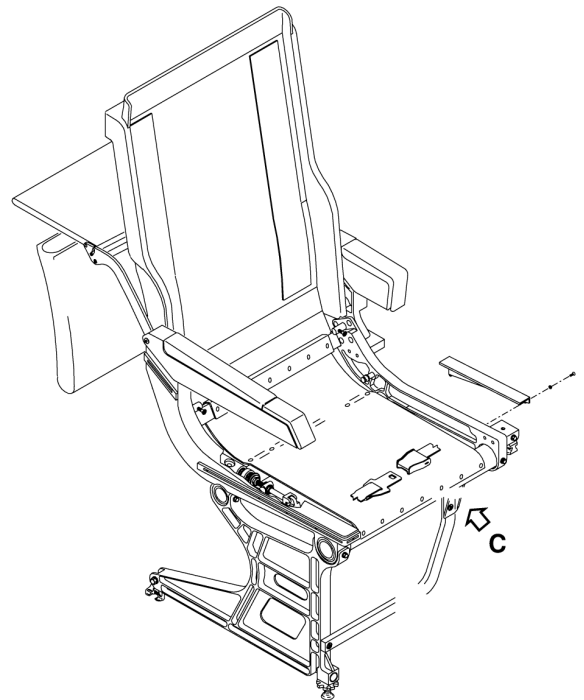

C

41031463-501SD