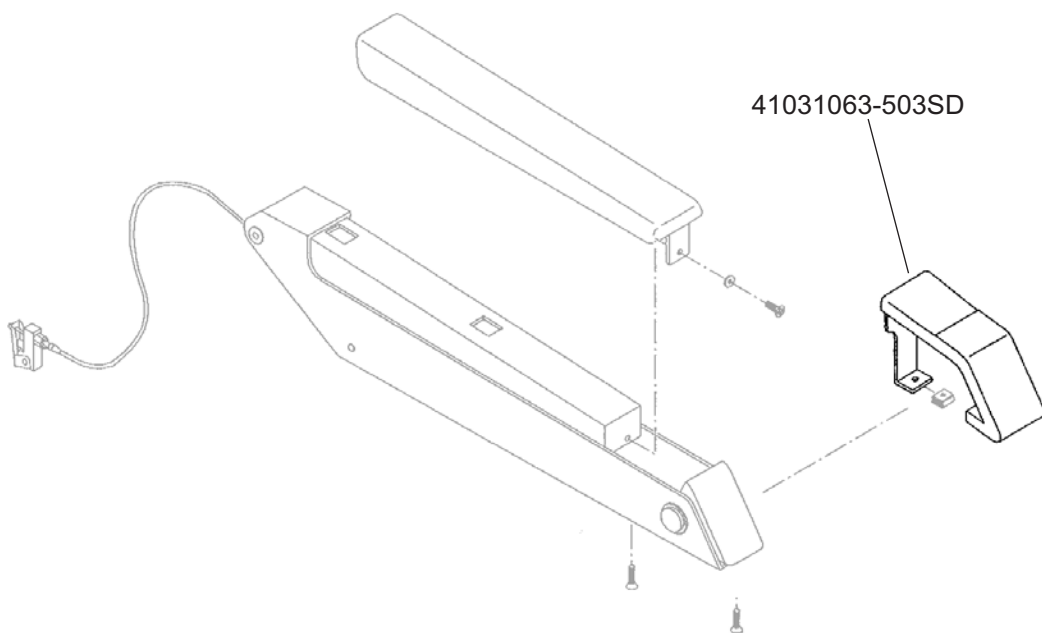

ESCUTCHEON, ARMREST

Seal Dynamics Part Number 41031063-503SD
Embraer Part Number 41031063-503
[Next Higher Assembly Part : 41031065-505, -517, -537, -539](#)
[- Armrest Assembly, SGL&DBL, Aisle](#)

Eligibility:
[See FAA-PMA Supplement](#)

IPC Reference:
EMB135-25-21
EMB145-25-21

Quantity:
1

Location:
Armrest Assembly, SGL&DBL, Aisle