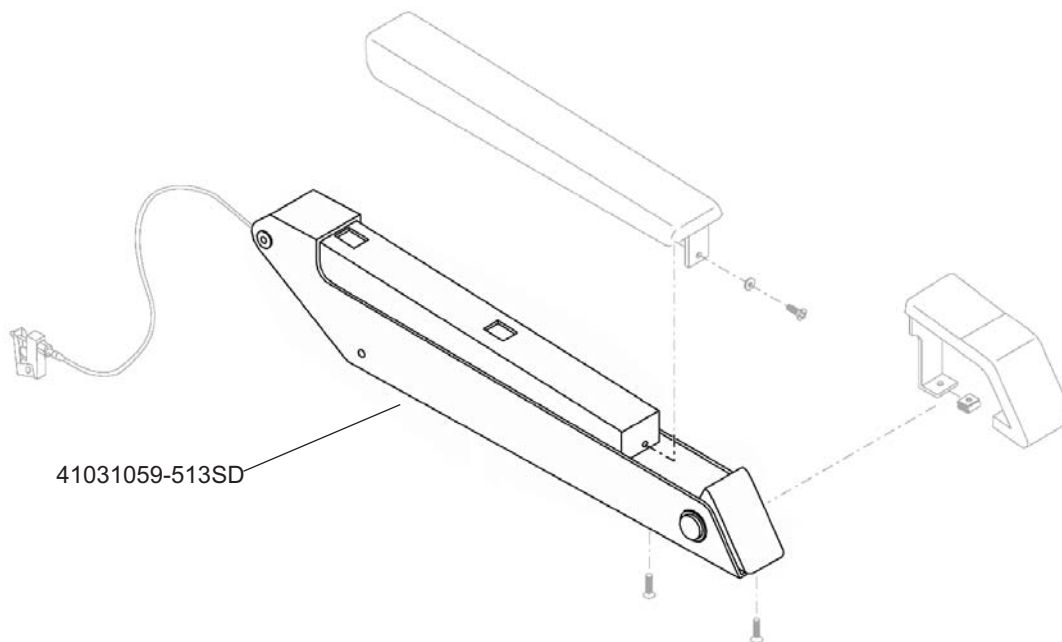

STRUCTURE ASSY, ARMREST

Seal Dynamics Part Number 41031059-513SD
C&D Zodiac Part Number 41031059-513
[Next Higher assembly : 41031063-503](#)
[- Escutcheon, Armrest](#)

Eligibility:

[See FAA-PMA Supplement](#)

IPC Reference:

EMB-135-25-21

EMB-145-25-21

Quantity:

1

Location:

Armrest Assy, DBL, OUTB