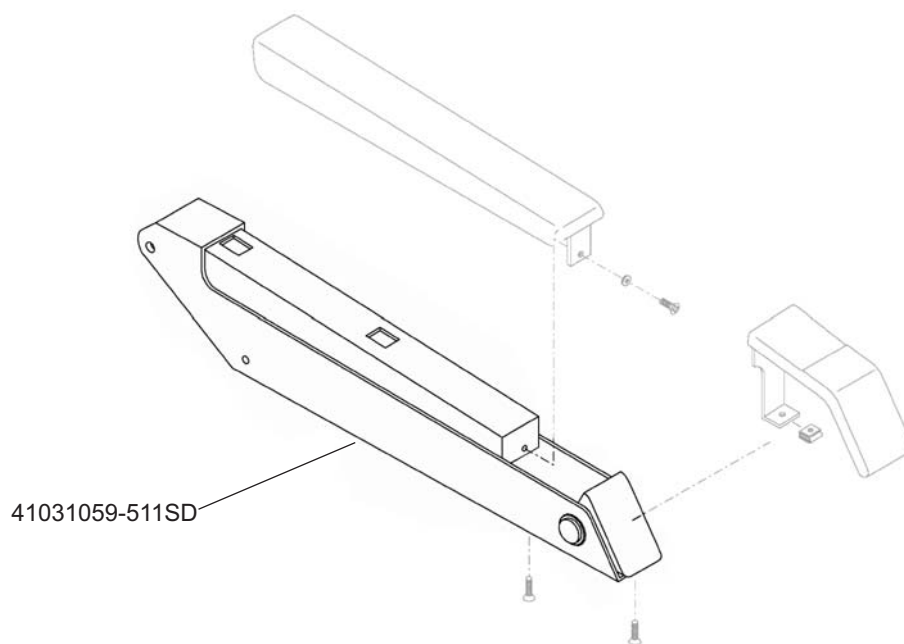

HEICO®

AEROSPACE

STRUCTURE ASSY, ARMREST

Seal Dynamics Part Number 41031059-511SD

C&D Zodiac Part Number 41031059-511

[Next Higher assembly : 41031063-503](#)

[- Escutcheon, Armrest](#)

Eligibility:

[See FAA-PMA Supplement](#)

IPC Reference:

EMB-135-25-21

EMB-145-25-21

Quantity:

1

Location:

Armrest Assy, DBL, Aisle