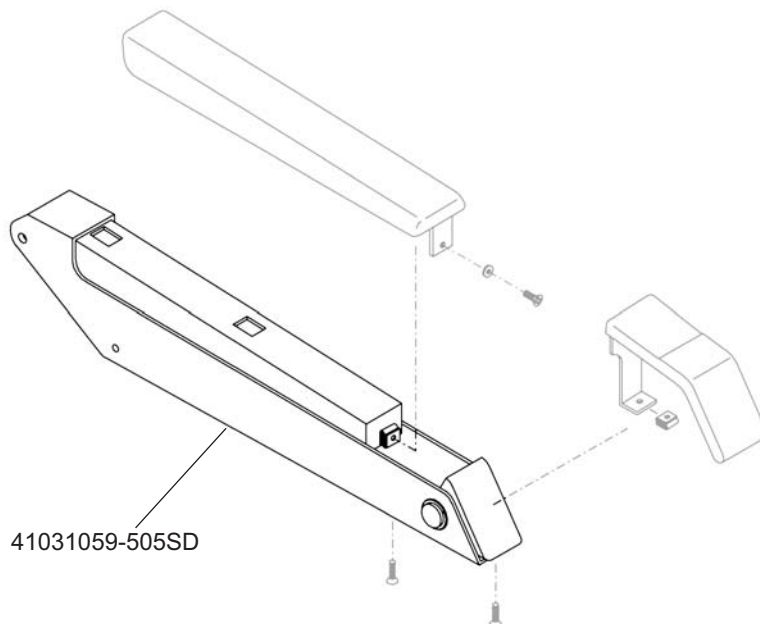

HEICO®

AEROSPACE

STRUCTURE ASSY, ARMREST

Seal Dynamics Part Number 41031059-505SD

C&D Zodiac Part Number 41031059-505

[Next Higher assembly : 41031063-503](#)

[- Escutcheon, Armrest](#)

Eligibility:

[See FAA-PMA Supplement](#)

IPC Reference:

EMB-135-25-21

EMB-145-25-21

Quantity:

1

Location:

Armrest Assy, Center and Outboard