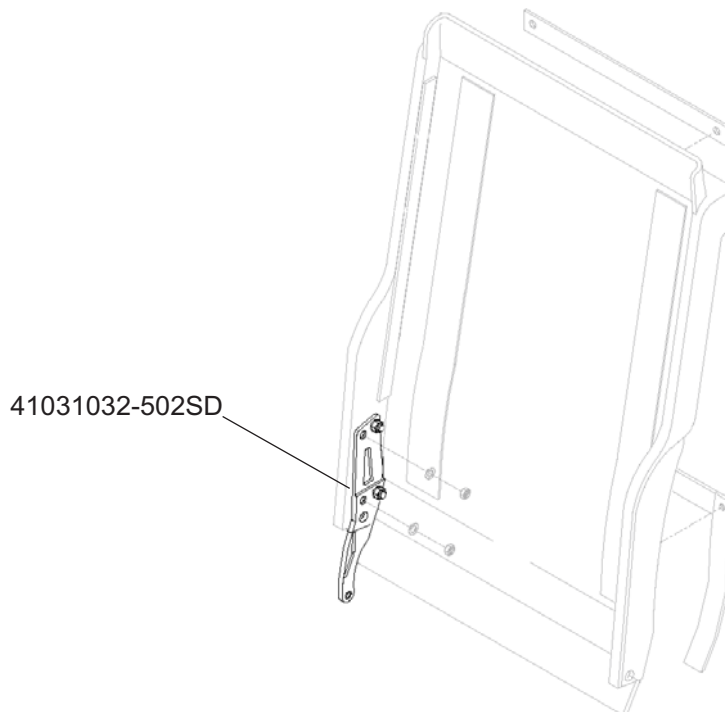

## FITTING ASSY, PIVOT BACK

Seal Dynamics Part Number 41031032-502SD  
Zodiac Part Number 41031032-502  
[Next Higher Assembly Part : 41031009-501, 41031009-502](#)  
[- Structure Assy, Back](#)

**Eligibility:**  
[See FAA-PMA Supplement](#)

**IPC Reference:**  
EMB135-25-21  
EMB145-25-21  
CL600-25-21

**Quantity:**  
1

**Location:**  
Back Assy, Seat SGL