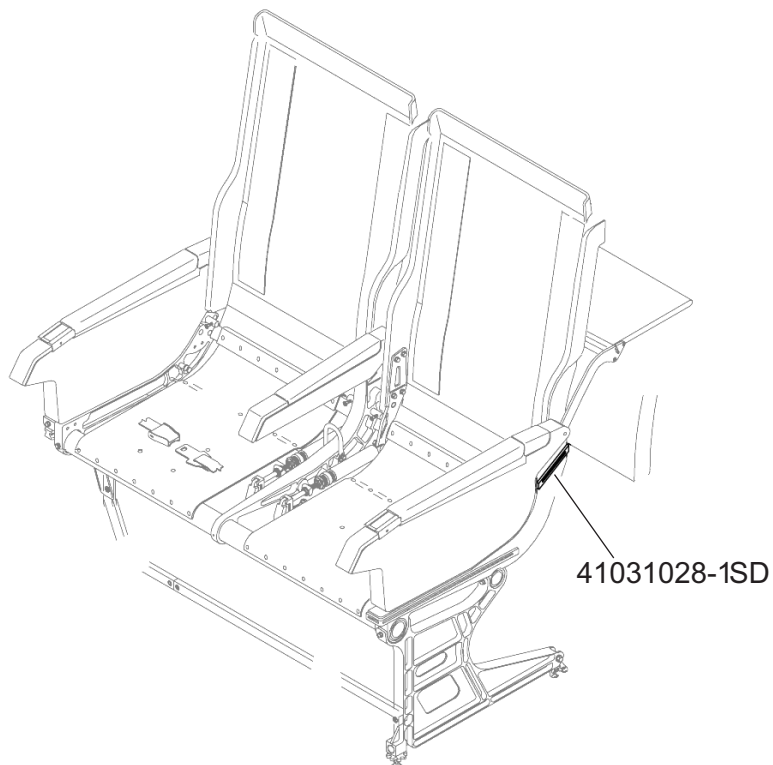

BUMPER, UPPER CART

Seal Dynamics Part Number 41031028-1SD
C & D Aerospace Part Number 41031028-1
Next Higher Assembly Part Number:
- Multiple Single and Double Seat Assemblies

Eligibility:
[See FAA-PMA Supplement](#)

IPC Reference:
EMB-135-25-21
EMB-145-25-21
CL-600-25-21

Quantity:
1 per Unit

Location:
Seat Assy, Double, Front Row