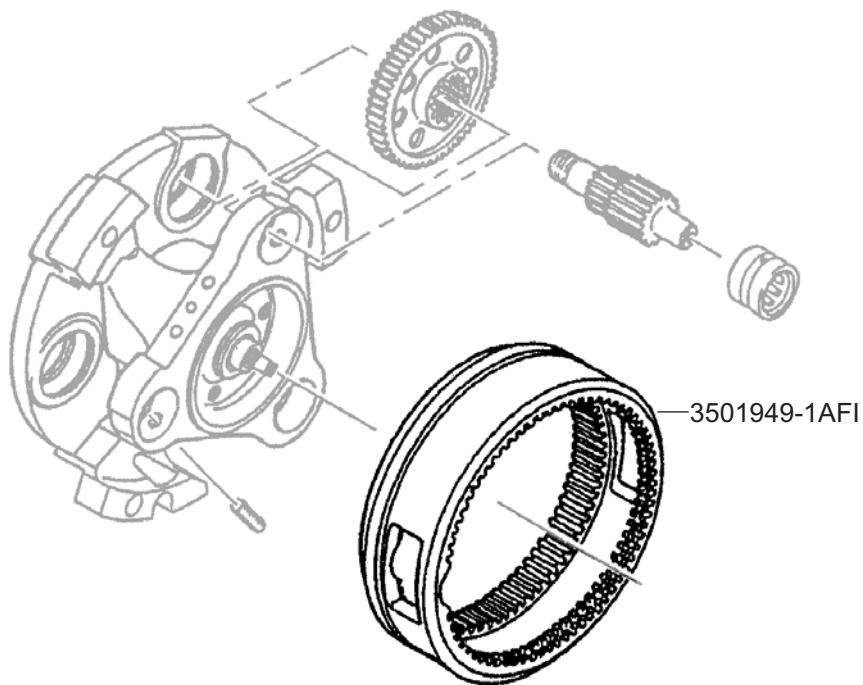

RING GEAR

AFI Part Number 3501949-1AFI
Honeywell Part Number 3501949-1

Model Eligibility:
See FAA/PMA Supplement

IPC Reference:
737-300,-400,-500-80-11

Quantity Per Unit:
1

Location:
Engine Starting