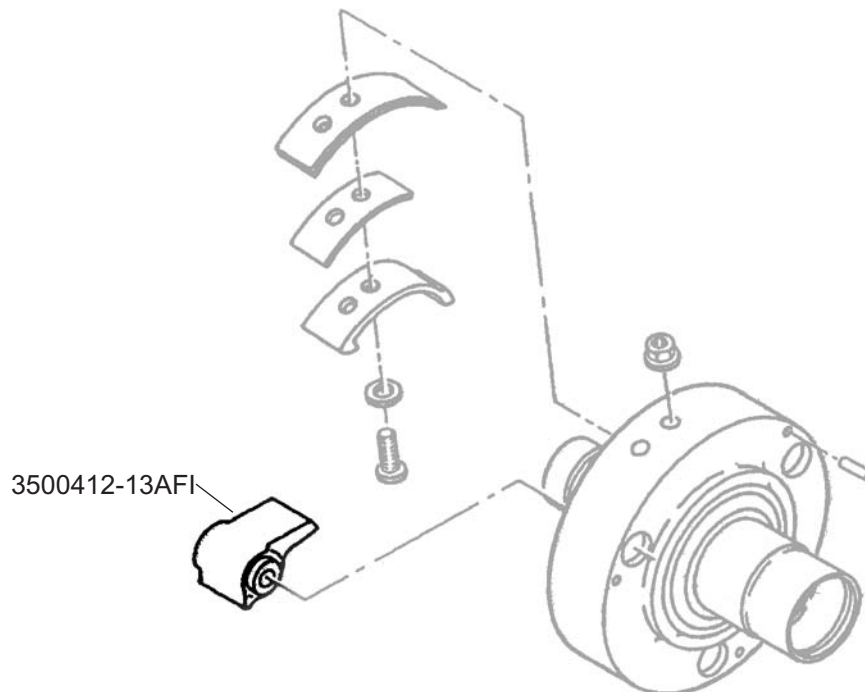

## STARTER PAWL

AFI Part Number 3500412-13AFI  
Honeywell Part Number 3500412-13

**Model Eligibility:**  
See FAA/PMA Supplement

**IPC Reference:**  
CFM56-5-80-11

**Units Per Assembly:**  
3

**Location:**  
Engine Starting