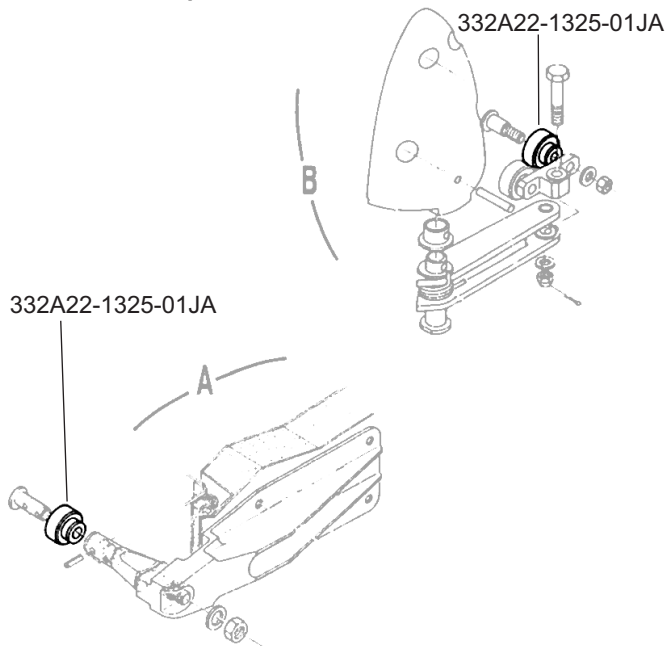

HEICO

ROLLER

Jet Avion Part Number: 332A22-1325-01JA

Eurocopter Part Number: 332A22-1325-01

Next Higher Assembly Part Number: 332A22-1301-0008, 332A22-1301-0009, 332A22-1301-0108, 332A22-1301-0109, 332A25-1406-0002, 332A22-1301-0603, 332A25-1406-0102, 332A22-1301-0703, 332A22-0110-0452, 332A22-3200-0403, 332A22-3200-0503, 332A58-0060-1300, 332A58-0060-1351, 332A58-0060-1301, 332A58-0023-1402 - Door Assembly, Cowling, Window

Eligibility:

[See FAA PMA Supplement](#)

IPC Reference:

Eurocopter AS332/EC225:

52-11, 52-12, -56-21

53-50, 53-73

Quantity:

From 1 to 4 per Unit

Location:

Plug Door Fitting, LH, Inst.