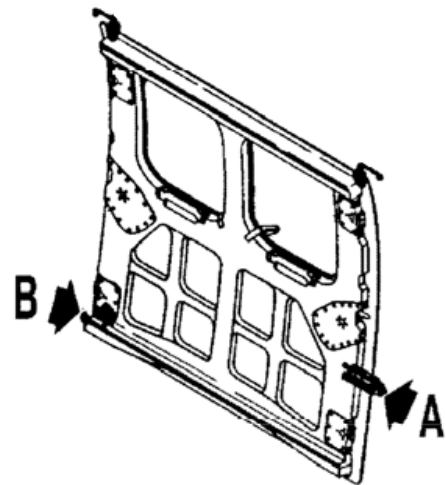

HEICO

ROLLER

Jet Avion Part Number: 332A22-1325-01JA

Eurocopter Part Number: 332A22-1325-01

Next Higher Assembly Part Number: 332A22-1301-0008, 332A22-1301-0009, 332A22-1301-0108, 332A22-1301-0109, 332A25-1406-0002, 332A22-1301-0603, 332A25-1406-0102, 332A22-1301-0703, 332A22-0110-0452, 332A22-3200-0403, 332A22-3200-0503, 332A58-0060-1300, 332A58-0060-1351, 332A58-0060-1301, 332A58-0023-1402 - Door Assembly, Cowling, Window

Eligibility:

[See FAA PMA Supplement](#)

IPC Reference:

Eurocopter AS332/EC225:

52-11, 52-12, -56-21

53-50, 53-73

Quantity:

From 1 to 4 per Unit

Location:

Plug Door Fitting, LH, Inst.