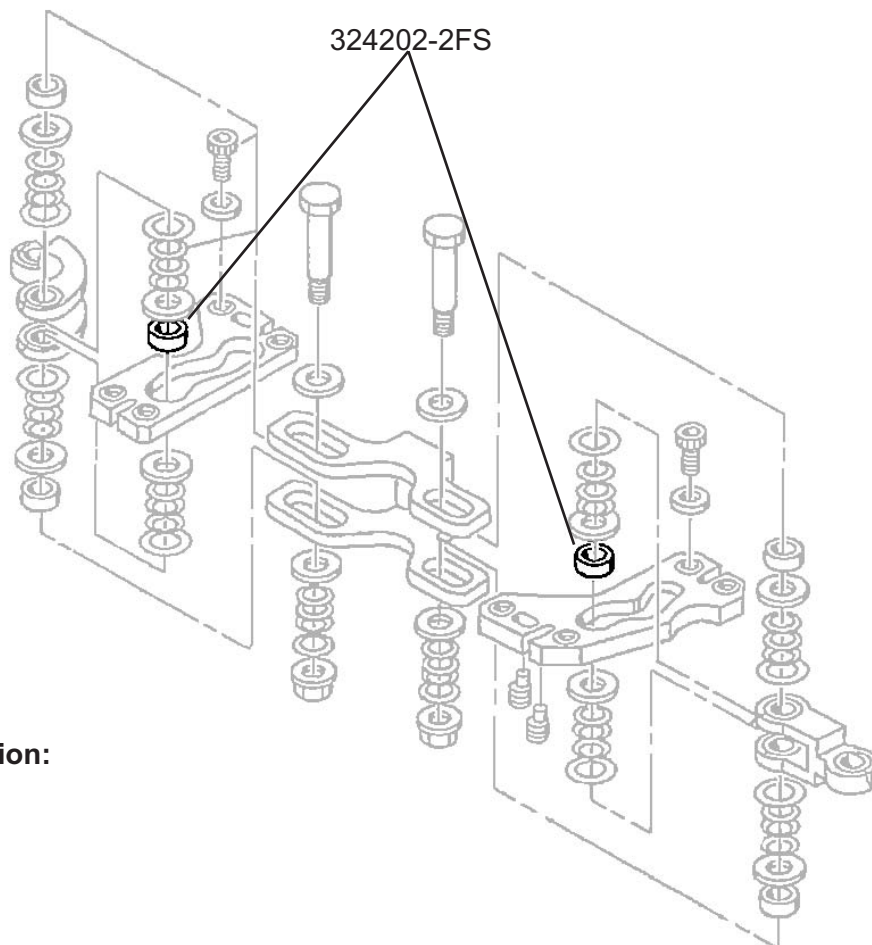

ROLLER, CAM

Flight Specialties Part Number 324202-2FS
Meggitt-Whittaker Part Number 324202-2

Engine Eligibility:
[See FAAPMA Supplement](#)

IPC Reference:
CFM56-5C 75-26

Units Per Assembly:
2

Engine Location:
Engine Air