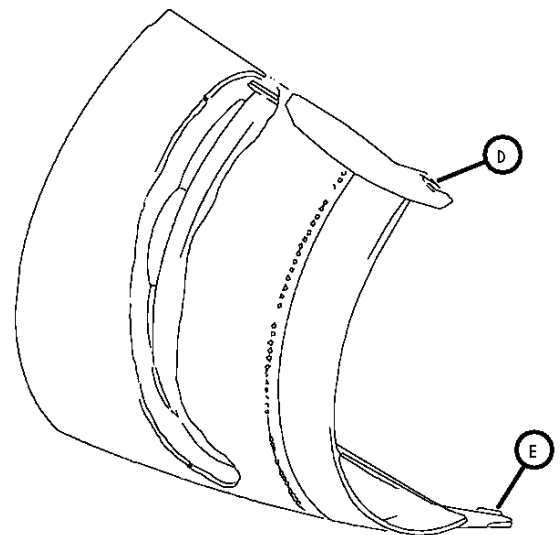

HEICO

ASSEMBLY, BUMPER, THRUST REVERSER

Seal Dynamics Part Number: 315T3557-1QAS

Boeing Part Number: 315T3557-1

Next Higher Assembly Part Number: 315A1500-17, -18 - Sleeve Assy-Thrust Reverser LH & RH

Eligibility:

[See FAA PMA Supplement](#)

IPC Reference:

B737-78-31, B747-78-31

B757-78-31, B767-78-31

Quantity:

10 per NHA

Location:

Thrust Reverser Sleeve Assembly