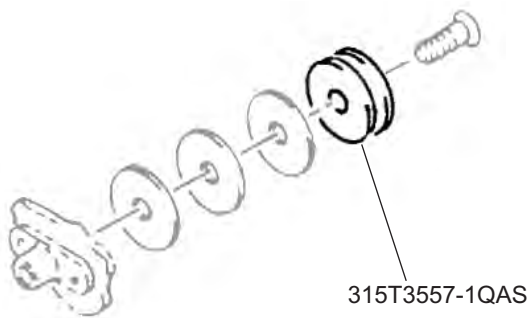

HEICO

ASSEMBLY, BUMPER, THRUST REVERSER

Seal Dynamics Part Number: 315T3557-1QAS

Boeing Part Number: 315T3557-1

Next Higher Assembly Part Number: 315A1500-17, -18 - Sleeve Assy-Thrust Reverser LH & RH

Eligibility:

[See FAA PMA Supplement](#)

IPC Reference:

B737-78-31, B747-78-31

B757-78-31, B767-78-31

Quantity:

10 per NHA

Location:

Thrust Reverser Sleeve Assembly