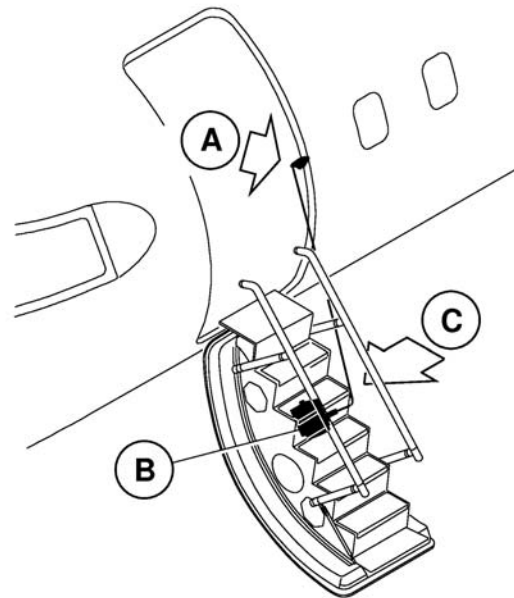

CABLE ASSEMBLY

Seal Dynamics Part Number 2R59573001-1SD

MPC Products Part Number 2R59573001-1

[Next Higher Assembly Part : 2R5206B](#)

[- Motor Assembly](#)

Eligibility:

[See FAA-PMA Supplement](#)

IPC Reference:

CL-600-2C10-52-11

CL-600-2D24-52-11

CL-600-2B19-52-11

Quantity:

1

Location:

Motor Assembly