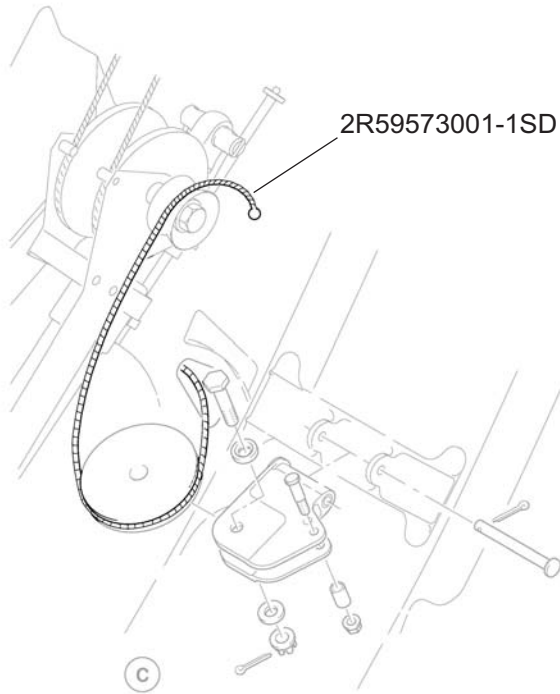

CABLE ASSEMBLY

Seal Dynamics Part Number 2R59573001-1SD

MPC Products Part Number 2R59573001-1

[Next Higher Assembly Part : 2R5206B](#)

[- Motor Assembly](#)

Eligibility:

[See FAA-PMA Supplement](#)

IPC Reference:

CL-600-2C10-52-11

CL-600-2D24-52-11

CL-600-2B19-52-11

Quantity:

1

Location:

Motor Assembly