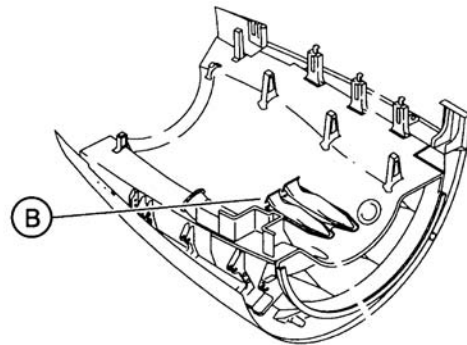

SEAL ASSY LPT

Seal Dynamics Part Number 290-0918-503SD
Goodrich Part Number 290-0918-503
[Next Higher assembly : 290-0051-509](#)
[- Duct Instl-ACC](#)

Eligibility:
[See FAA-PMA Supplement](#)

IPC Reference:
MD-90-78-30

Quantity:
1

Location:
Duct Instl-ACC