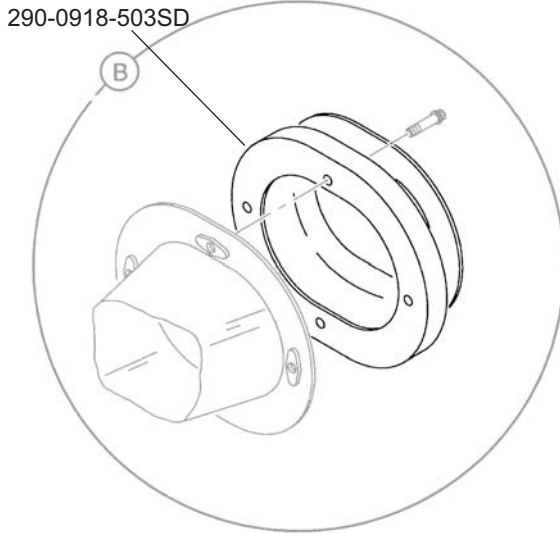

SEAL ASSY LPT

Seal Dynamics Part Number 290-0918-503SD
Goodrich Part Number 290-0918-503
[Next Higher assembly : 290-0051-509](#)
[- Duct Instl-ACC](#)

Eligibility:
[See FAA-PMA Supplement](#)

IPC Reference:
MD-90-78-30

Quantity:
1

Location:
Duct Instl-ACC