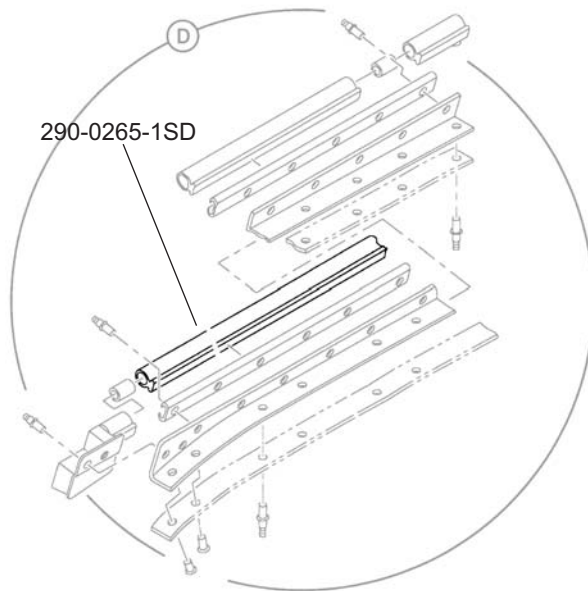

## SEAL

Seal Dynamics Part Number 290-0265-1SD

Goodrich Part Number 290-0265-1

Next Higher assembly : 290-0265-501, -502, -503, -504  
- Seal Instl - Upr Outbd LH, RH

**Eligibility:**

See FAA-PMA Supplement

**IPC Reference:**

MD-90-78-30

**Quantity:**

1

**Location:**

Seal Instl-Upr Outbd