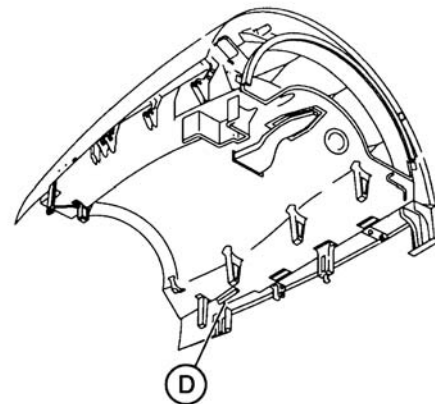

## SEAL

Seal Dynamics Part Number 290-0265-1SD

Goodrich Part Number 290-0265-1

Next Higher assembly : 290-0265-501, -502, -503, -504  
- Seal Instl - Upr Outbd LH, RH

**Eligibility:**

See FAA-PMA Supplement

**IPC Reference:**

MD-90-78-30

**Quantity:**

1

**Location:**

Seal Instl-Upr Outbd