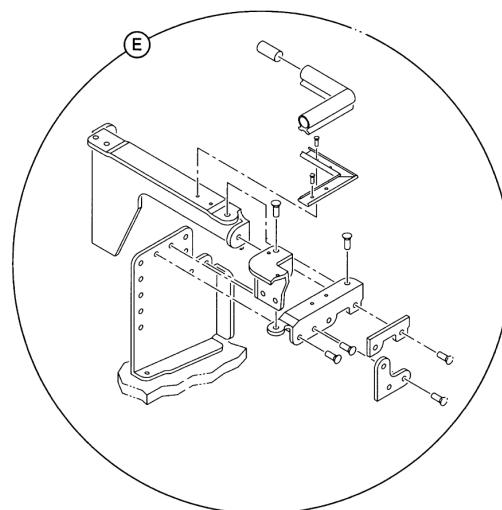

Location:

Fireshield Instl-Lwr