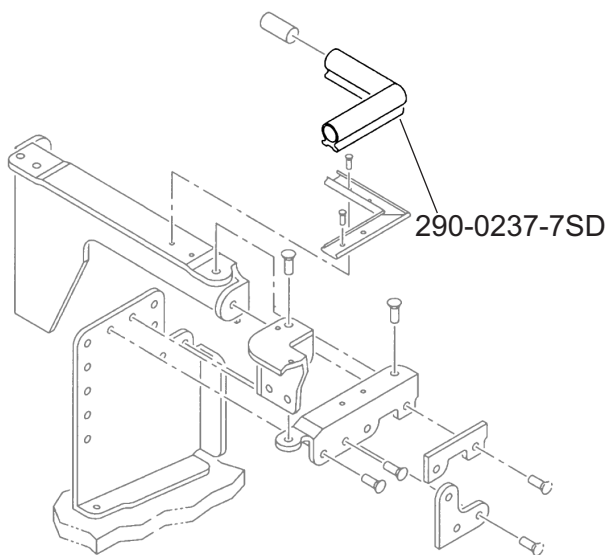

Location:

Fireshield Instl-Lwr