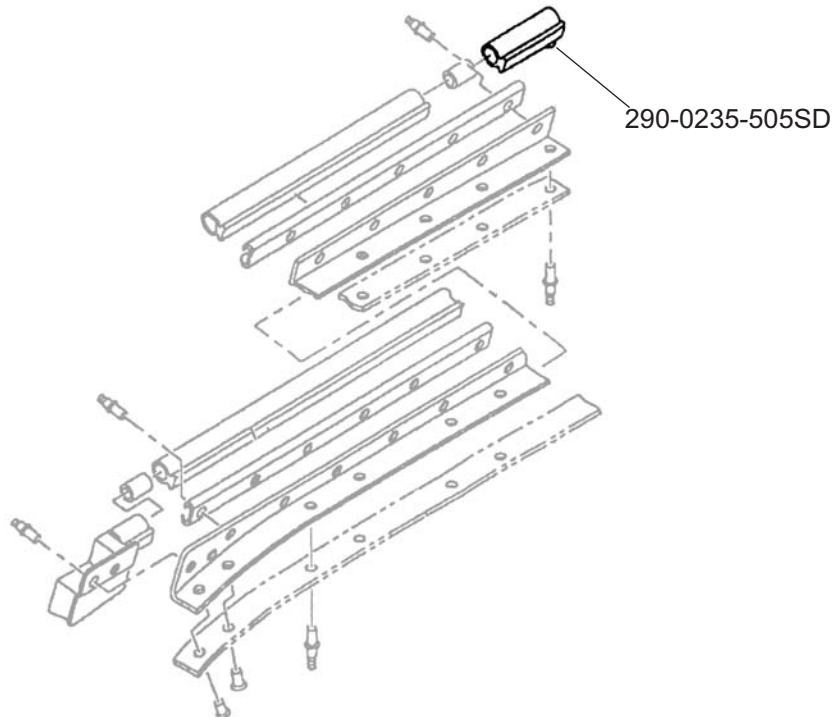

SEAL

Seal Dynamics Part Number 290-0235-505SD

Goodrich Part Number 290-0235-505

[Next Higher Assembly Part : 290-0265-501, 290-0265-502](#)
[- Thrust Reverser Assembly Seal Instl-Upr Outbd LH & RH](#)

Eligibility:

[See FAA-PMA Supplement](#)

IPC Reference:

MD-90-78-30

V2500-78-30

Quantity:

1

Location:

Seal Instl-Upr Outbd