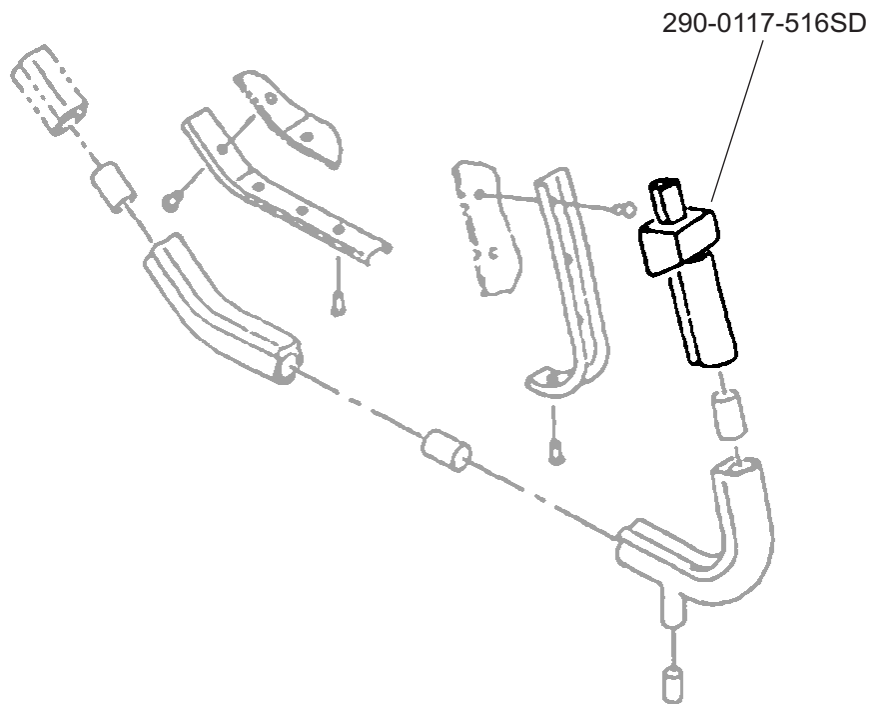

SEAL

Seal Dynamics Part Number 290-0117-516SD

Goodrich Part Number 290-0117-516

[Next Higher Assembly Part : 290-0115-501, 290-0115-502](#)
[- Thrust Reverser Assembly Seal Instl-Forward Up & Lwr](#)

Eligibility:

[See FAA-PMA Supplement](#)

IPC Reference:

MD90-78-30

V2500-78-30

Quantity:

1

Location:

Seal Instl-Forward Upper