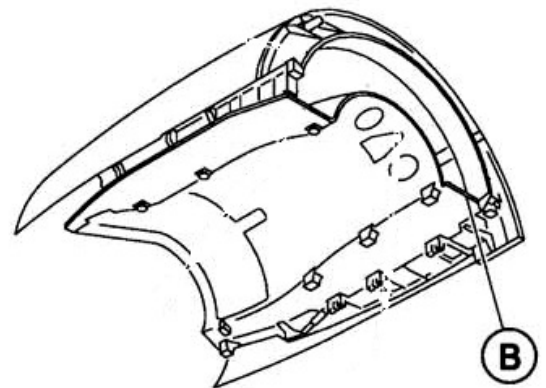

HEICO

SEAL-FIRE

Seal Dynamics Part Number: 290-0115-7SD

Goodrich Part Number: 290-0115-7

Next Higher Assembly Part Number: 290- 0115- 502, 501 - SEAL I NSTL- FWD LWR / UPR LH, RH

Eligibility:

[See FAA PMA Supplement](#)

IPC Reference:

MD-90-78-30

Quantity:

1 per NHA

Location:

Seal Instl - Forward Upper