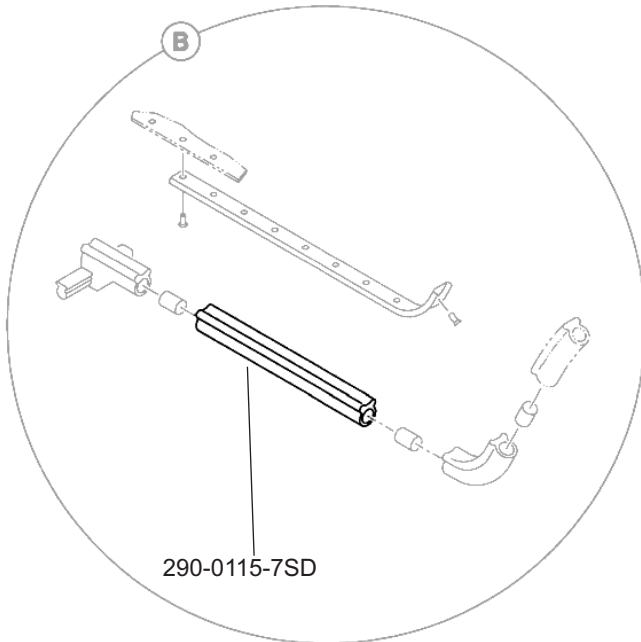

HEICO

SEAL-FIRE

Seal Dynamics Part Number: 290-0115-7SD

Goodrich Part Number: 290-0115-7

Next Higher Assembly Part Number: 290- 0115- 502, 501 - SEAL I NSTL- FWD LWR / UPR LH, RH

Eligibility:

[See FAA PMA Supplement](#)

IPC Reference:

MD-90-78-30

Quantity:

1 per NHA

Location:

Seal Instl - Forward Upper