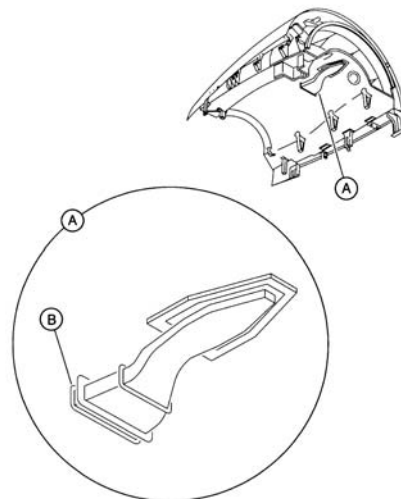

SEAL ASSY

Seal Dynamics Part Number 290-0052-501SD
Goodrich Part Number 290-0052-501
[Next Higher assembly : 290-0050-501](#)
[- Duct Instl-ACAC](#)

Eligibility:
[See FAA-PMA Supplement](#)

IPC Reference:
MD-90-78-30

Quantity:
1

Location:
Duct Instl-ACAC