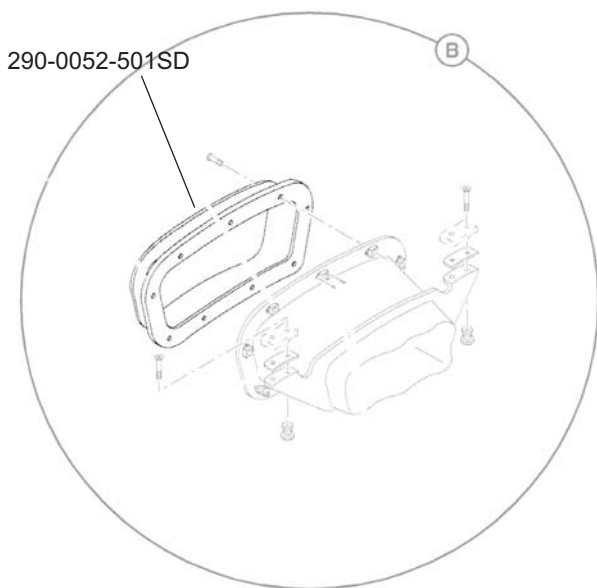

SEAL ASSY

Seal Dynamics Part Number 290-0052-501SD
Goodrich Part Number 290-0052-501
[Next Higher assembly : 290-0050-501](#)
[- Duct Instl-ACAC](#)

Eligibility:
[See FAA-PMA Supplement](#)

IPC Reference:
MD-90-78-30

Quantity:
1

Location:
Duct Instl-ACAC