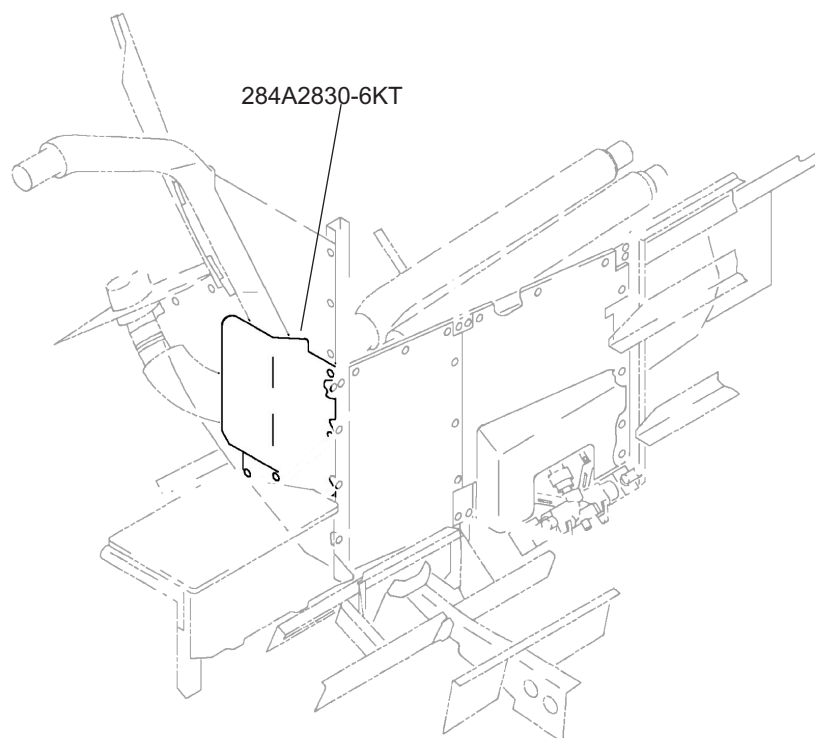

HEICO

SHROUD ASSY

Turbine Kinetics Part Number: 284A2830-6KT

Boeing Part Number: 284A2830-6

Next Higher Assembly Part Number: 284A0830-2, M0DREF86141, M0DREF86142, M0DREF257578
- Shroud Instl-Airstairs Vert.

Eligibility:

[See FAA PMA Supplement](#)

IPC Reference:

B737-25-70

Quantity:

As required

Location:

Shroud Instl-Airstairs, Vert.