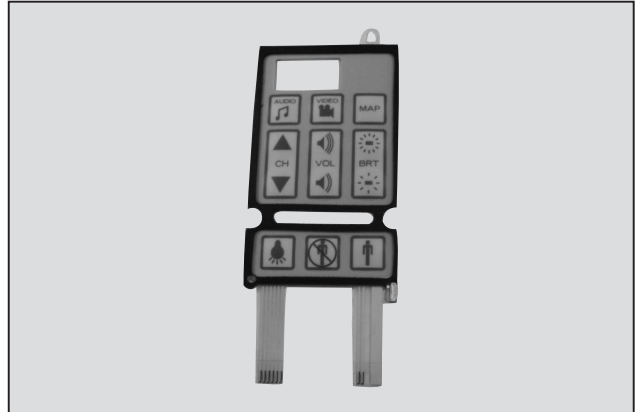

## SWITCH, MEMBRANE, DBL TAIL

Flight Specialities Part Number 241594-02FS

Thales Avionics Part Number 241594-02

Next Higher Assembly Part Number: 176432C747, 177229Y747, 176434C767,  
176435Y767, 176405C777, 176406Y777  
- Digital Passenger Control Unit Assy

**Eligibility:**

[See FAA-PMA Supplement](#)

**IPC Reference:**

Thales 23-37

**Quantity:**

1 per NHA

**Location:**

Digital Passenger Control Unit