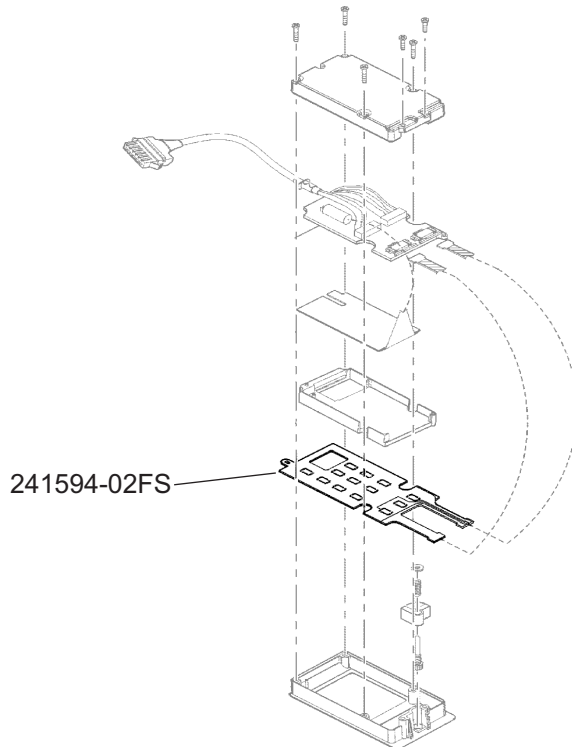

## SWITCH, MEMBRANE, DBL TAIL

Flight Specialities Part Number 241594-02FS

Thales Avionics Part Number 241594-02

Next Higher Assembly Part Number: 176432C747, 177229Y747, 176434C767,  
176435Y767, 176405C777, 176406Y777  
- Digital Passenger Control Unit Assy

**Eligibility:**

[See FAA-PMA Supplement](#)

**IPC Reference:**

Thales 23-37

**Quantity:**

1 per NHA

**Location:**

Digital Passenger Control Unit