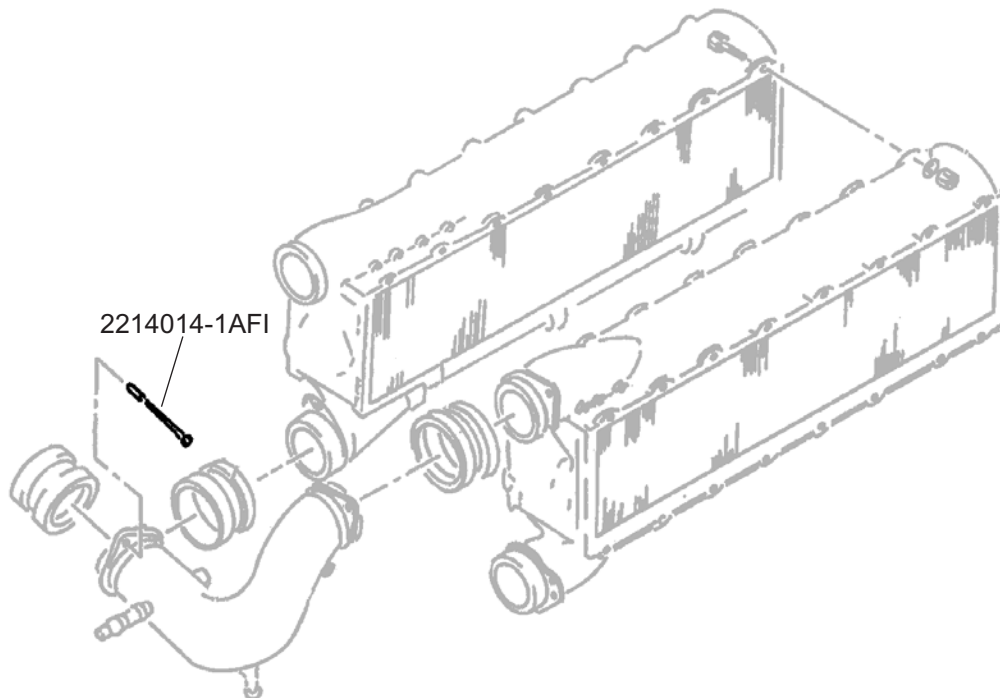

CABLE RESTRAINT

AFI Part Number 2214014-1AFI
Allied Signal Part Number 2214014-1

Model Eligibility:
See FAA/PMA Supplement

IPC Reference:
Allied Signal 21-52

Quantity Per Unit:
16

Location:
Air Conditioning