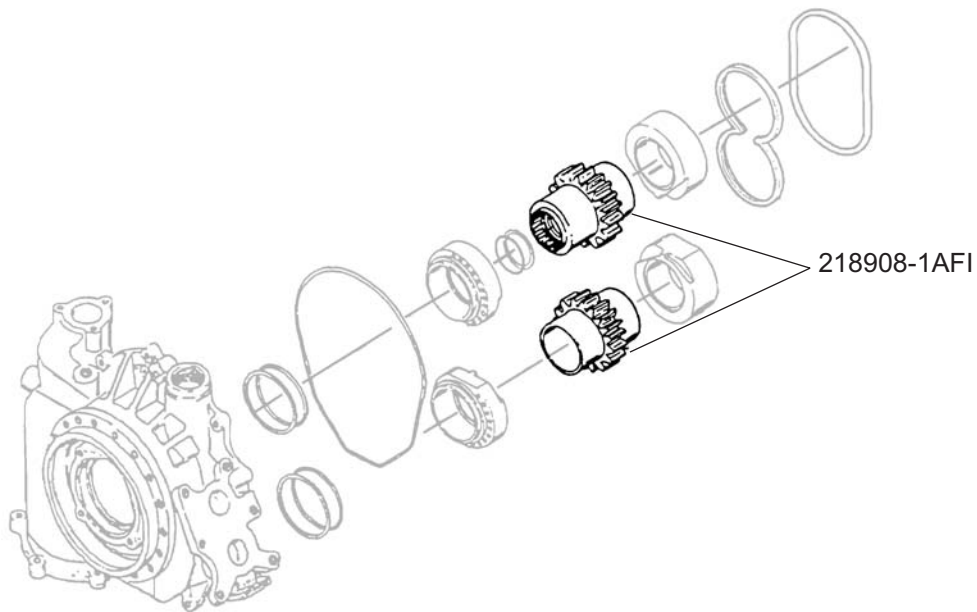

## MATCHED SET - FUEL PUMP GEARS

AFI Part Number 218908-1AFI

Argo Tech and Snecma Part Number 218908-1

**Model Eligibility:**

[See FAA-PMA Supplement Index](#)

**IPC Reference:**

CFM56-73-11

**Quantity Per Unit:**

1 Set

**Location:**

Fuel Pump and Filter Assy