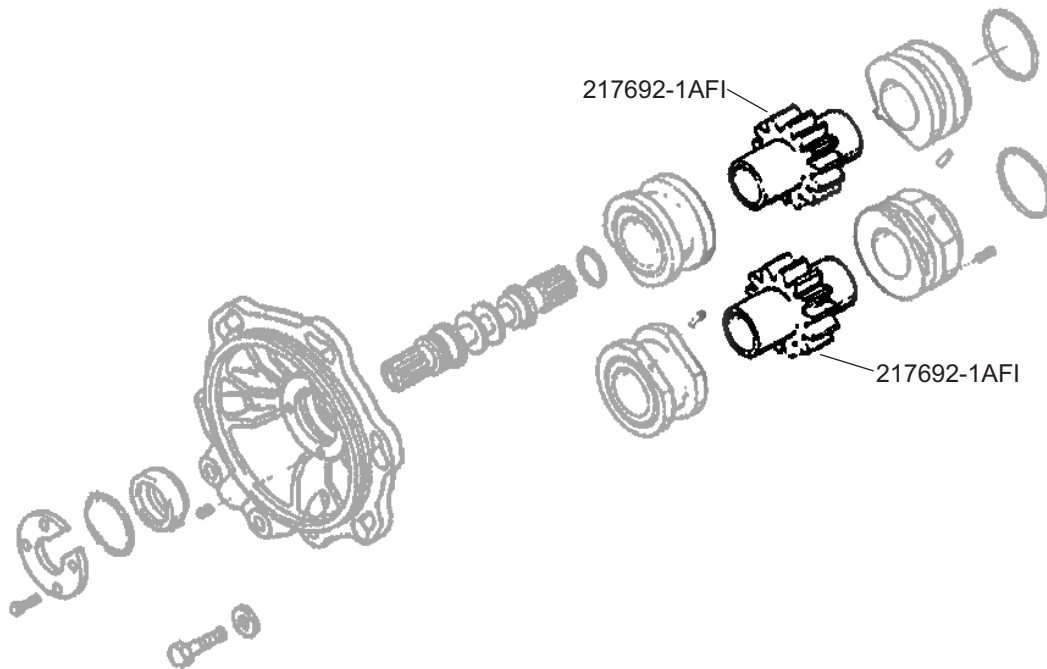

MATCHED SET-FUEL PUMP GEARS

Aviation Facilities Part Number 217692-1AFI
Argo-Tech Part Number 217692-1

Model Eligibility:
See FAA/PMA Supplement

IPC Reference:
PW4000-73-11

Units Per Assmby:
1 Set

Engine Location:
Engine Fuel & Control